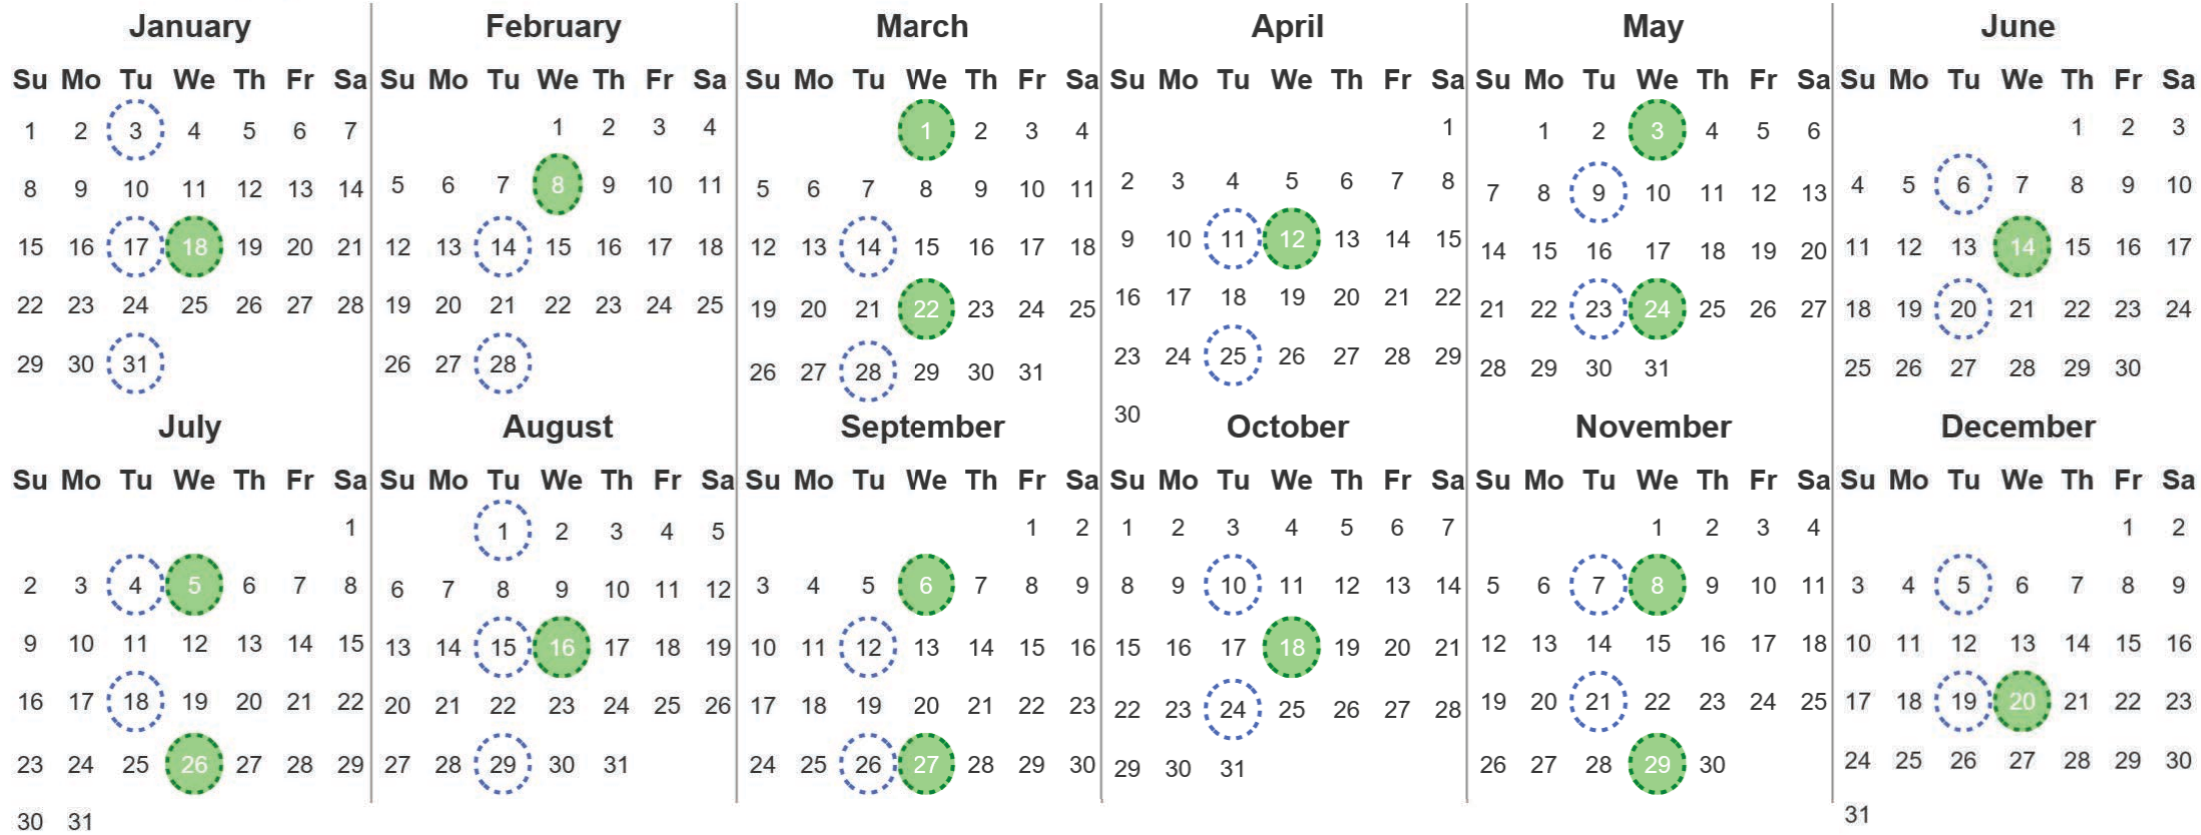

Your waste and recycling collection dates for **2023**.

 <b>Non-recyclable Bin</b> Only for items that cannot be recycled	 <b>Recycling Bin</b> Paper, card & cardboard • Plastic bottles, pots, tubs & trays • Tins, cans & empty aerosols • Cartons
---	---

Please place your bins out for collection **by 7.30am on your collection day.**

 	 	 <b>Festive Collections</b> Check local press or website for details
---	---	--