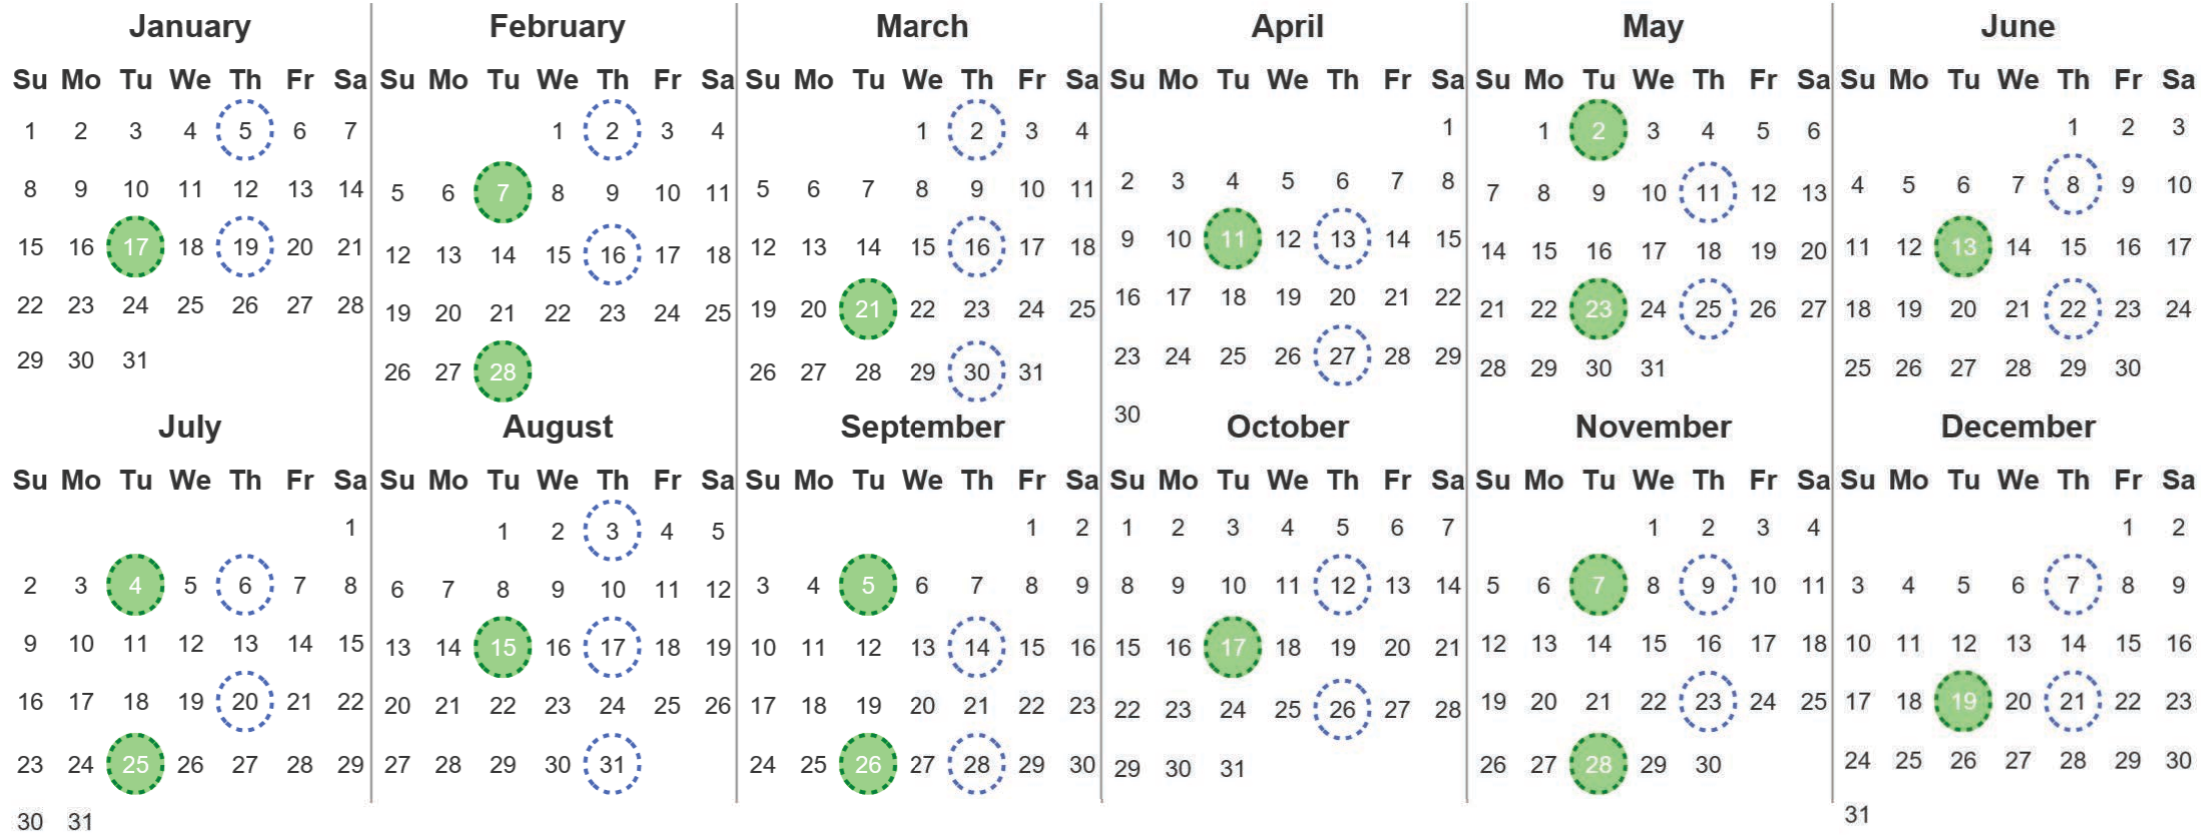

Your waste and recycling collection dates for **2023**.

	<b>Non-recyclable Bin</b> Only for items that cannot be recycled		<b>Recycling Bin</b> Paper, card & cardboard • Plastic bottles, pots, tubs & trays • Tins, cans & empty aerosols • Cartons
---	---	---	---

Please place your bins out for collection **by 7.30am** on your collection day.

					<b>Festive Collections</b> Check local press or website for details
---	---	---	---	---	--