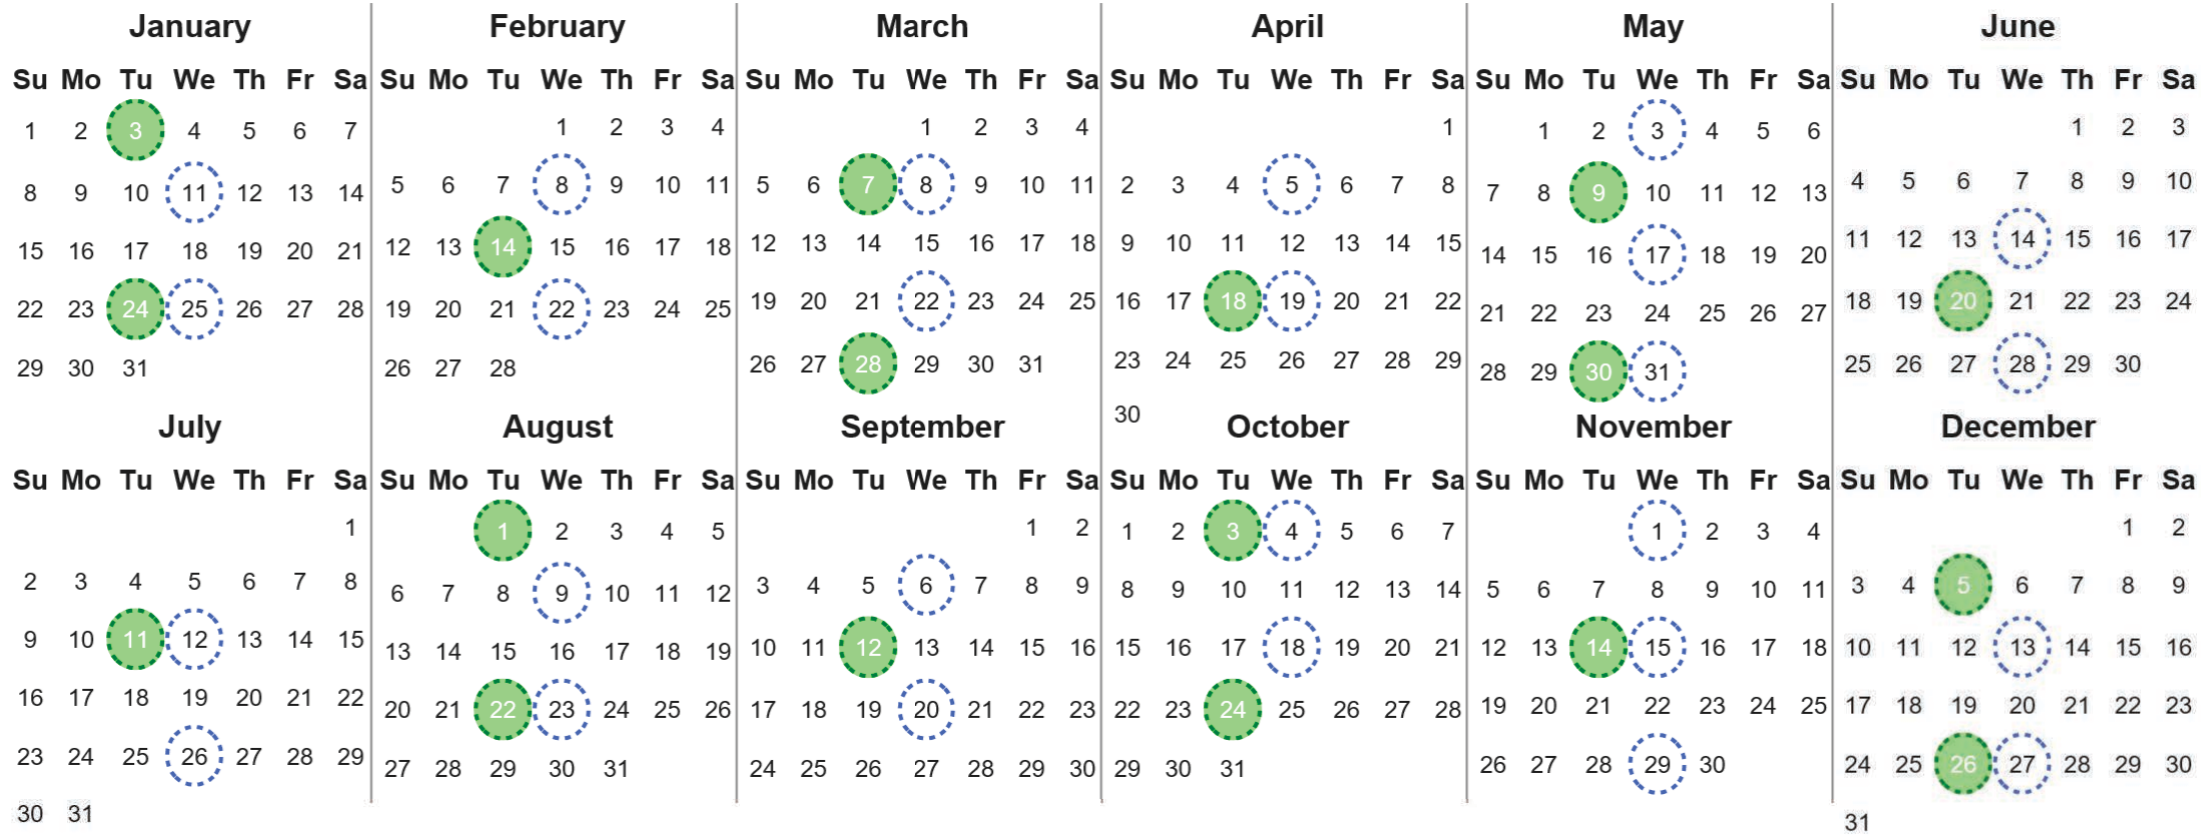

Your waste and recycling collection dates for **2023**.

	Non-recyclable Bin Only for items that cannot be recycled		Recycling Bin Paper, card & cardboard • Plastic bottles, pots, tubs & trays • Tins, cans & empty aerosols • Cartons
---	---	---	---

Please place your bins out for collection **by 7.30am on your collection day.**

				Festive Collections Check local press or website for details
---	---	---	---	--