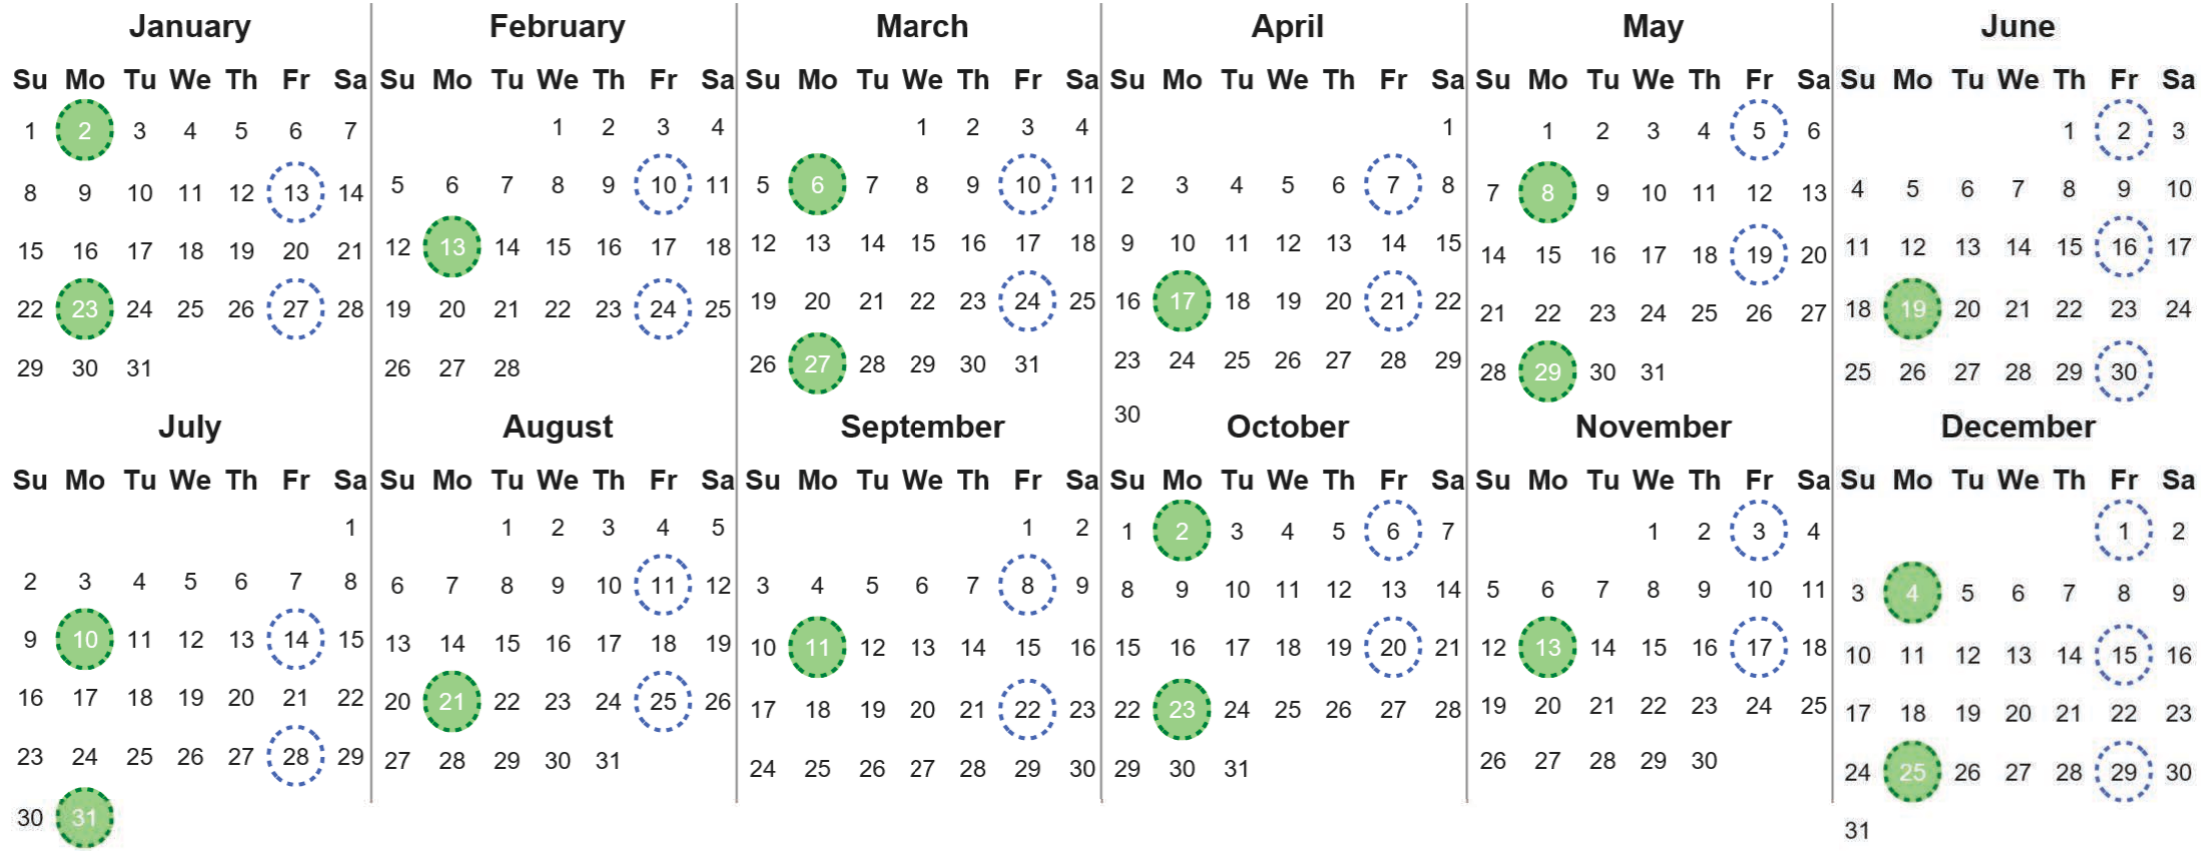

Your waste and recycling collection dates for **2023**.

 <b>Non-recyclable Bin</b> Only for items that cannot be recycled	 <b>Recycling Bin</b> Paper, card & cardboard • Plastic bottles, pots, tubs & trays • Tins, cans & empty aerosols • Cartons
---	---

Please place your bins out for collection **by 7.30am on your collection day.**

 	 	 <b>Festive Collections</b> Check local press or website for details
---	---	--