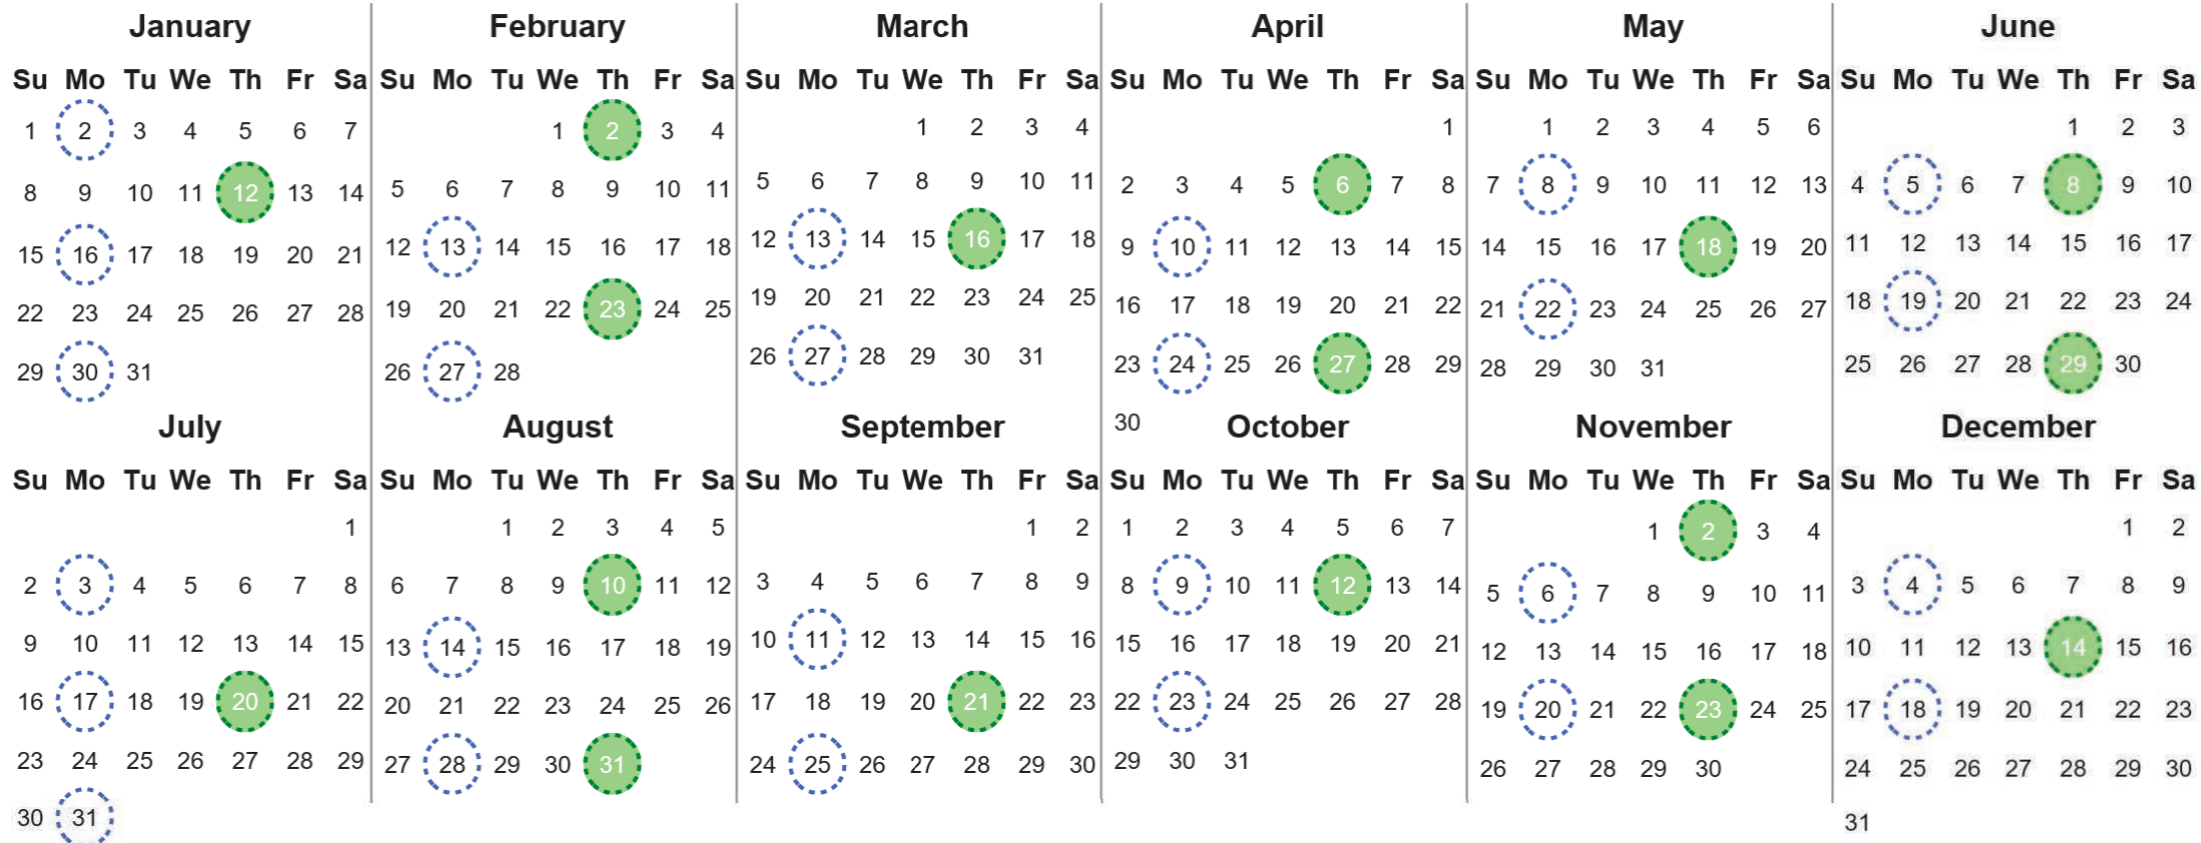

Your waste and recycling collection dates for **2023**.

**Non-recyclable Bin**  
Only for items that cannot be recycled

**Recycling Bin**  
Paper, card & cardboard • Plastic bottles, pots, tubs & trays • Tins, cans & empty aerosols • Cartons

Please place your bins out for collection **by 7.30am on your collection day.**

**Festive Collections**  
Check local press or website for details