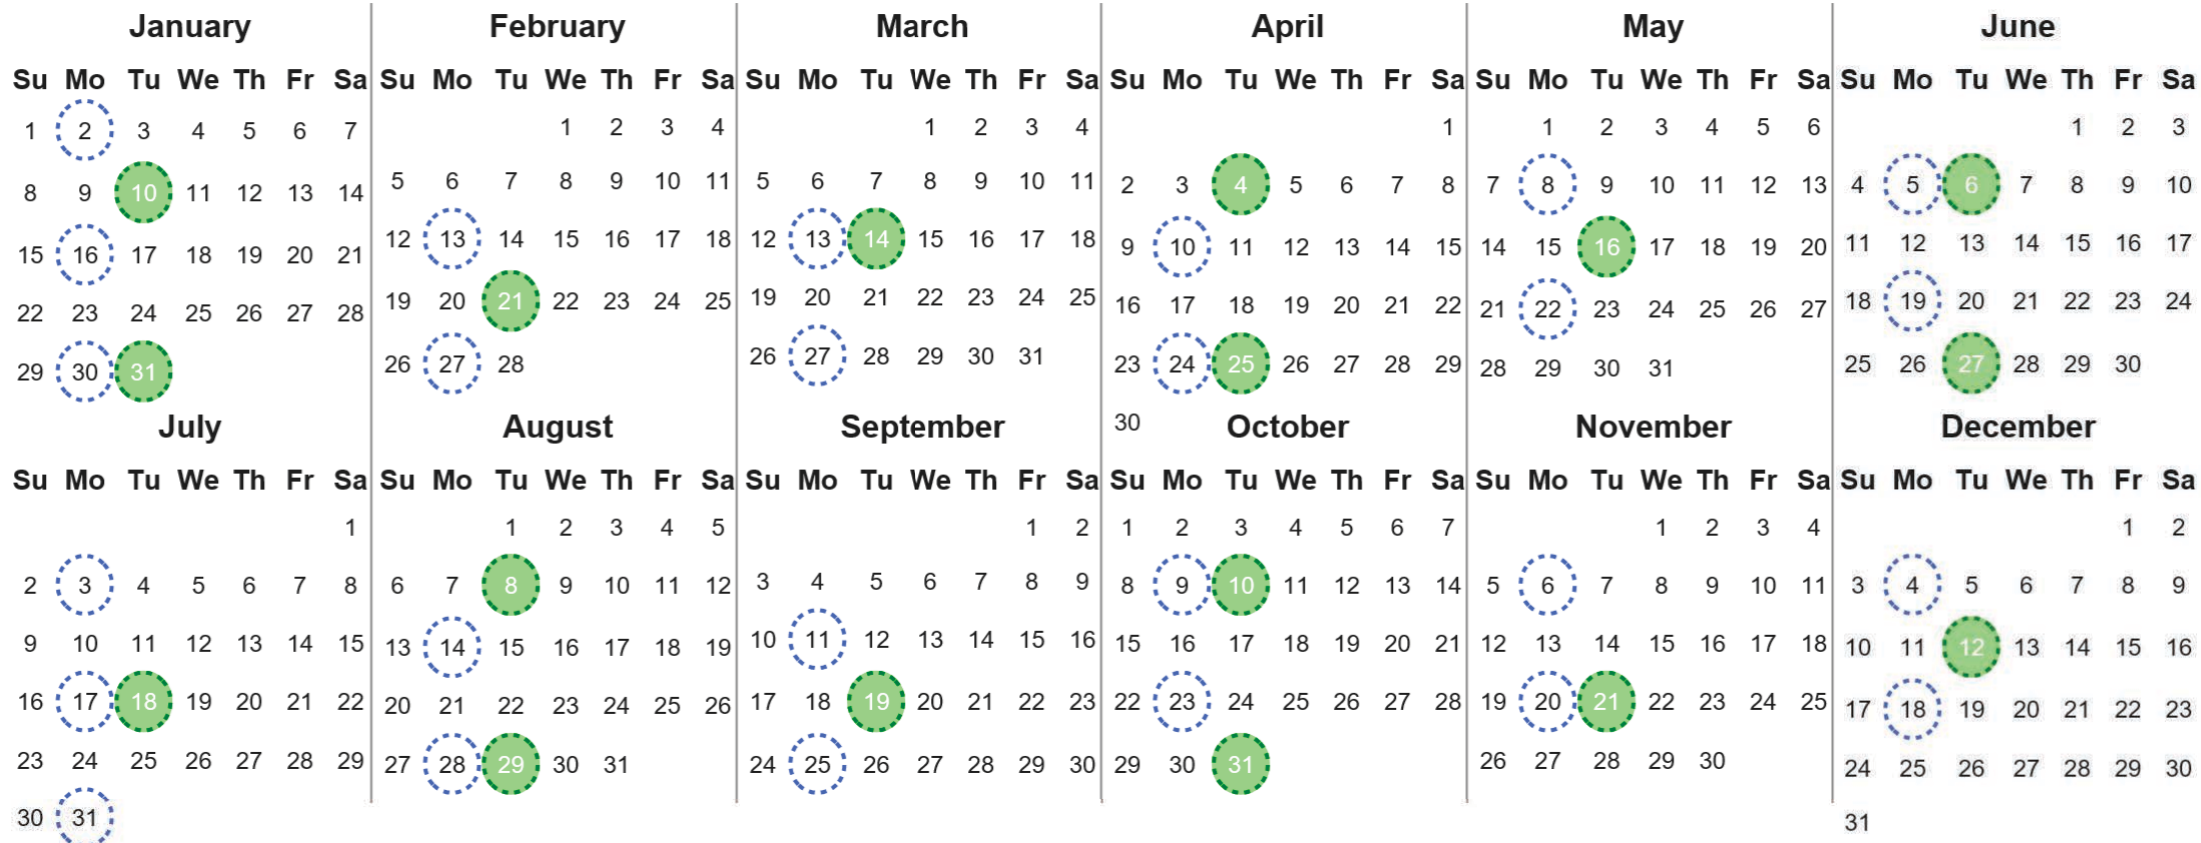

Your waste and recycling collection dates for **2023**.

 <b>Non-recyclable Bin</b> Only for items that cannot be recycled	 <b>Recycling Bin</b> Paper, card & cardboard • Plastic bottles, pots, tubs & trays • Tins, cans & empty aerosols • Cartons
---	---

Please place your bins out for collection **by 7.30am on your collection day.**

 	 	 <b>Festive Collections</b> Check local press or website for details
---	---	--