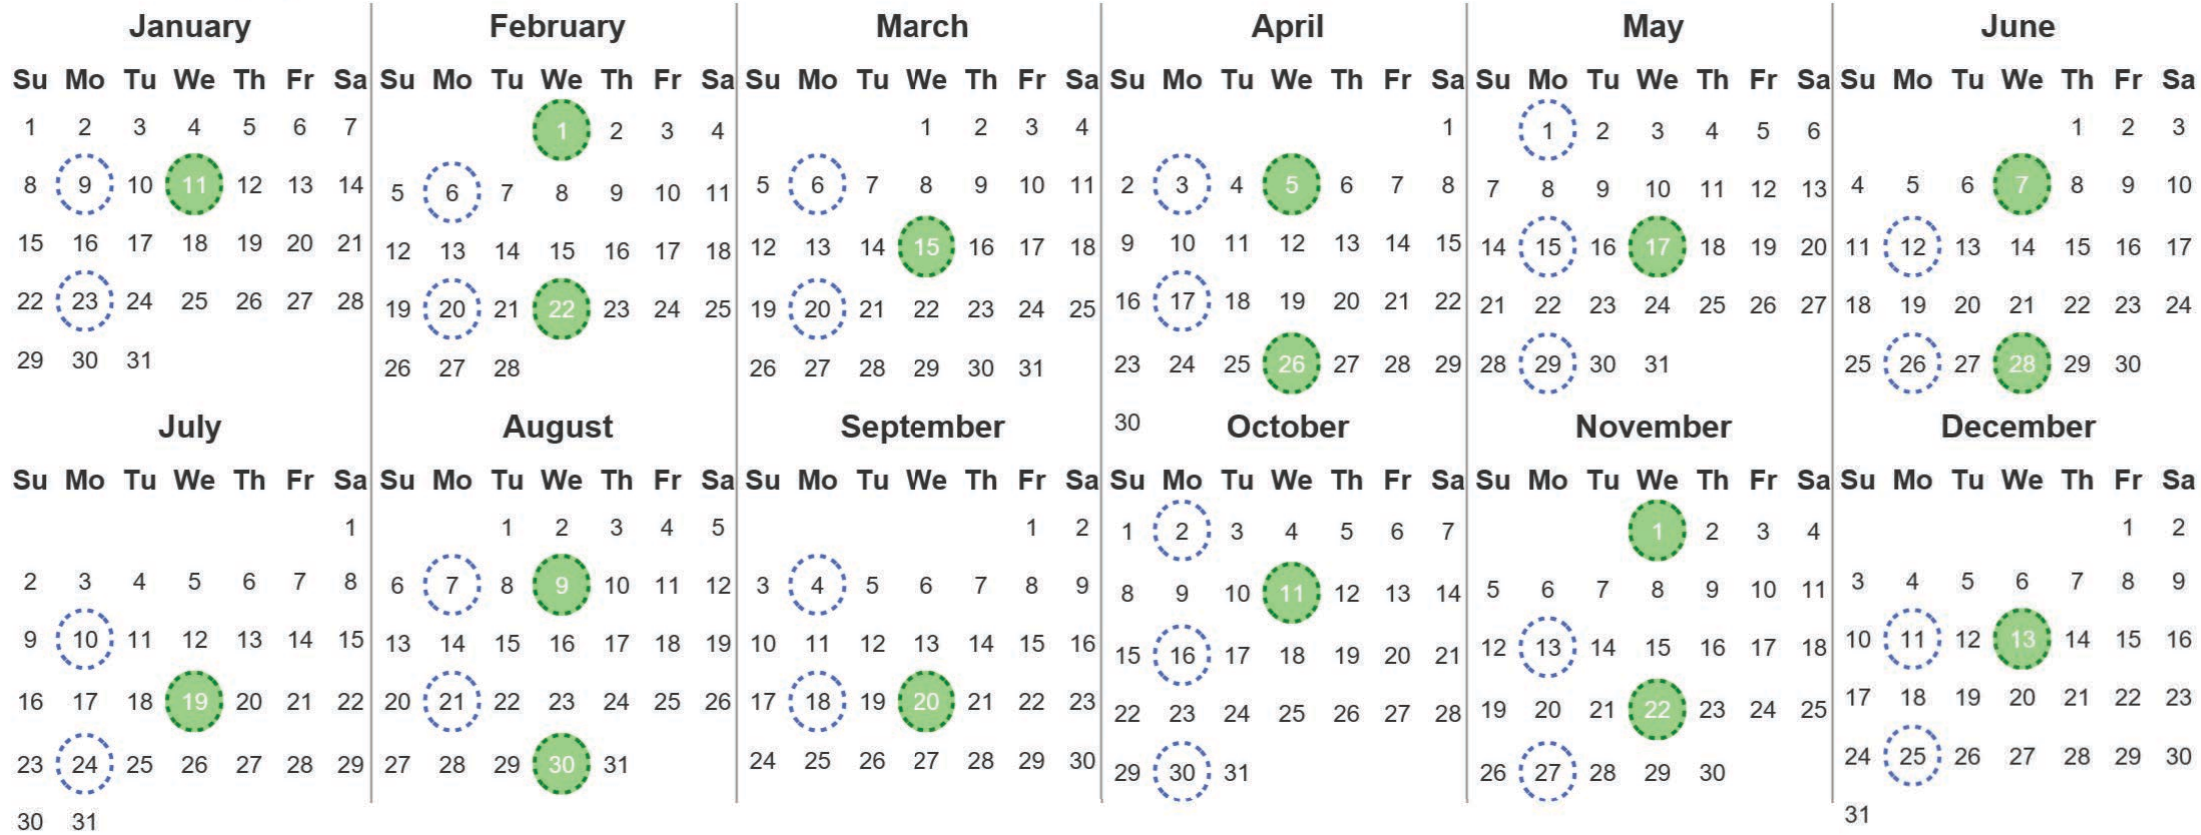

Your waste and recycling collection dates for **2023**.

 Non-recyclable Bin Only for items that cannot be recycled	 Recycling Bin Paper, card & cardboard • Plastic bottles, pots, tubs & trays • Tins, cans & empty aerosols • Cartons
---	---

Please place your bins out for collection **by 7.00am on your collection day.**

 	 	 Festive Collections Check local press or website for details
---	---	--

Calendar Reference: ISL_7