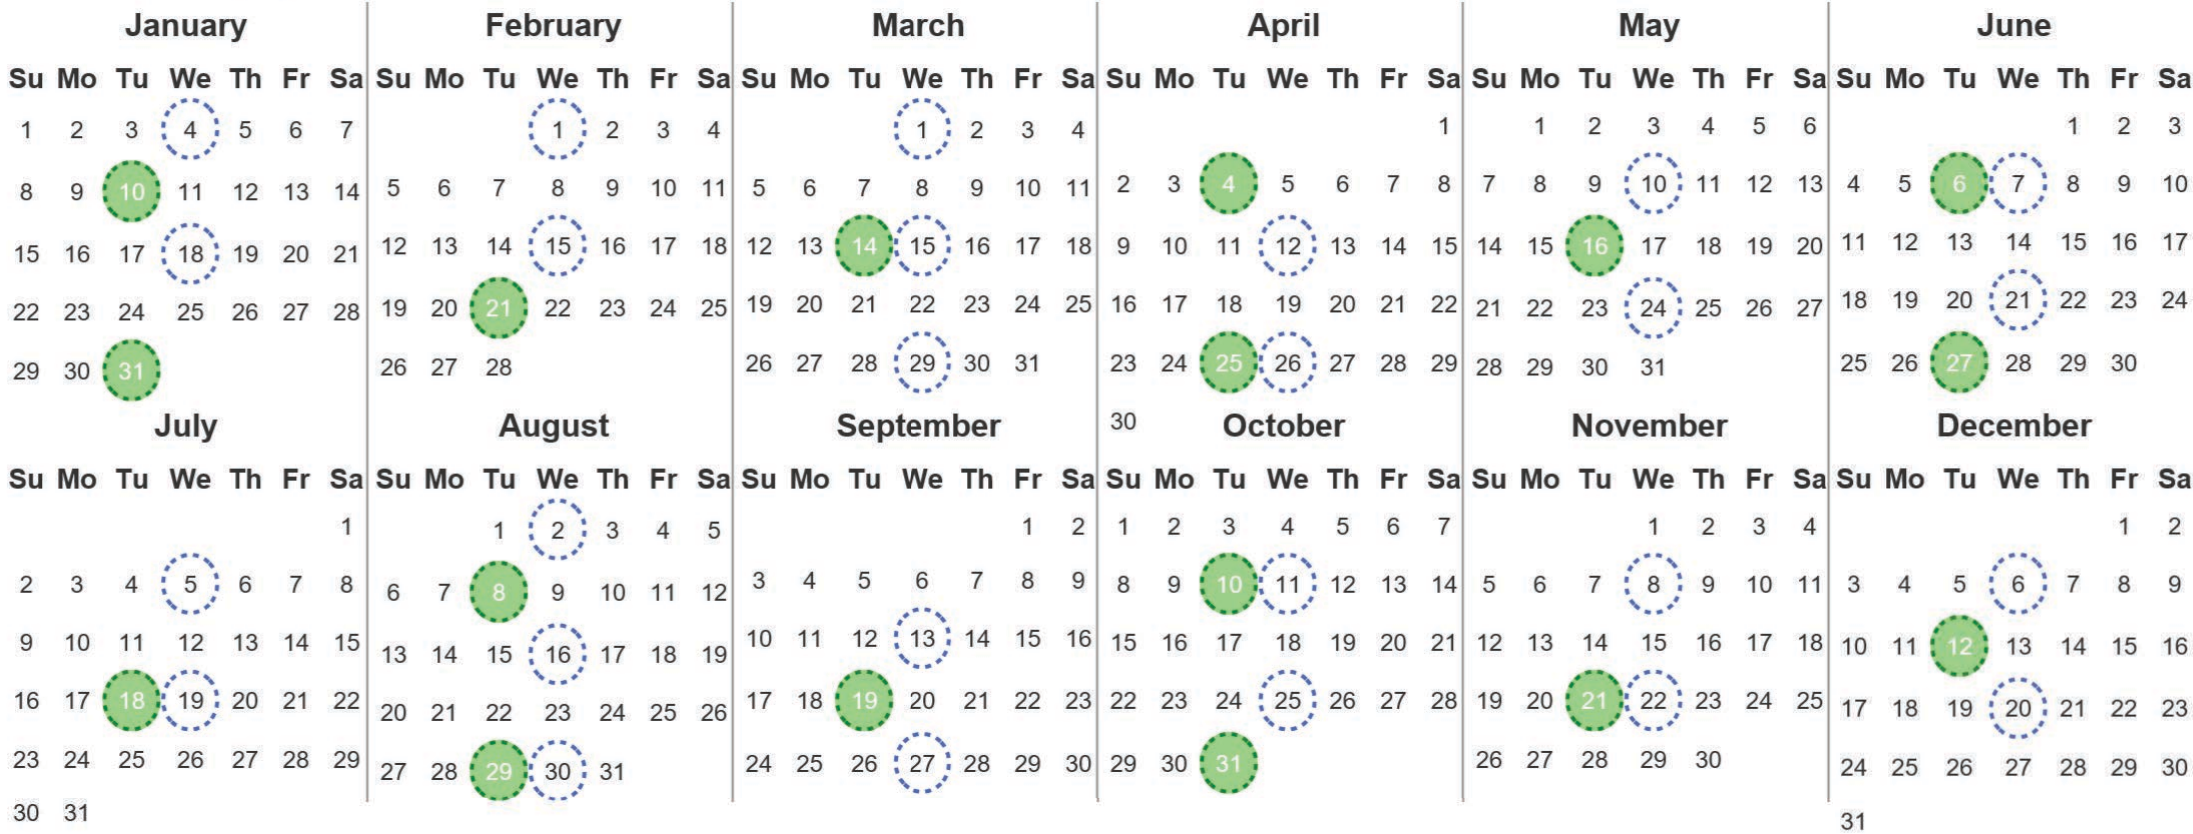

Your waste and recycling collection dates for **2023**.

 Non-recyclable Bin Only for items that cannot be recycled	 Recycling Bin Paper, card & cardboard • Plastic bottles, pots, tubs & trays • Tins, cans & empty aerosols • Cartons
---	---

Please place your bins out for collection **by 7.00am** on your collection day.

 	 	 Festive Collections Check local press or website for details
---	---	--