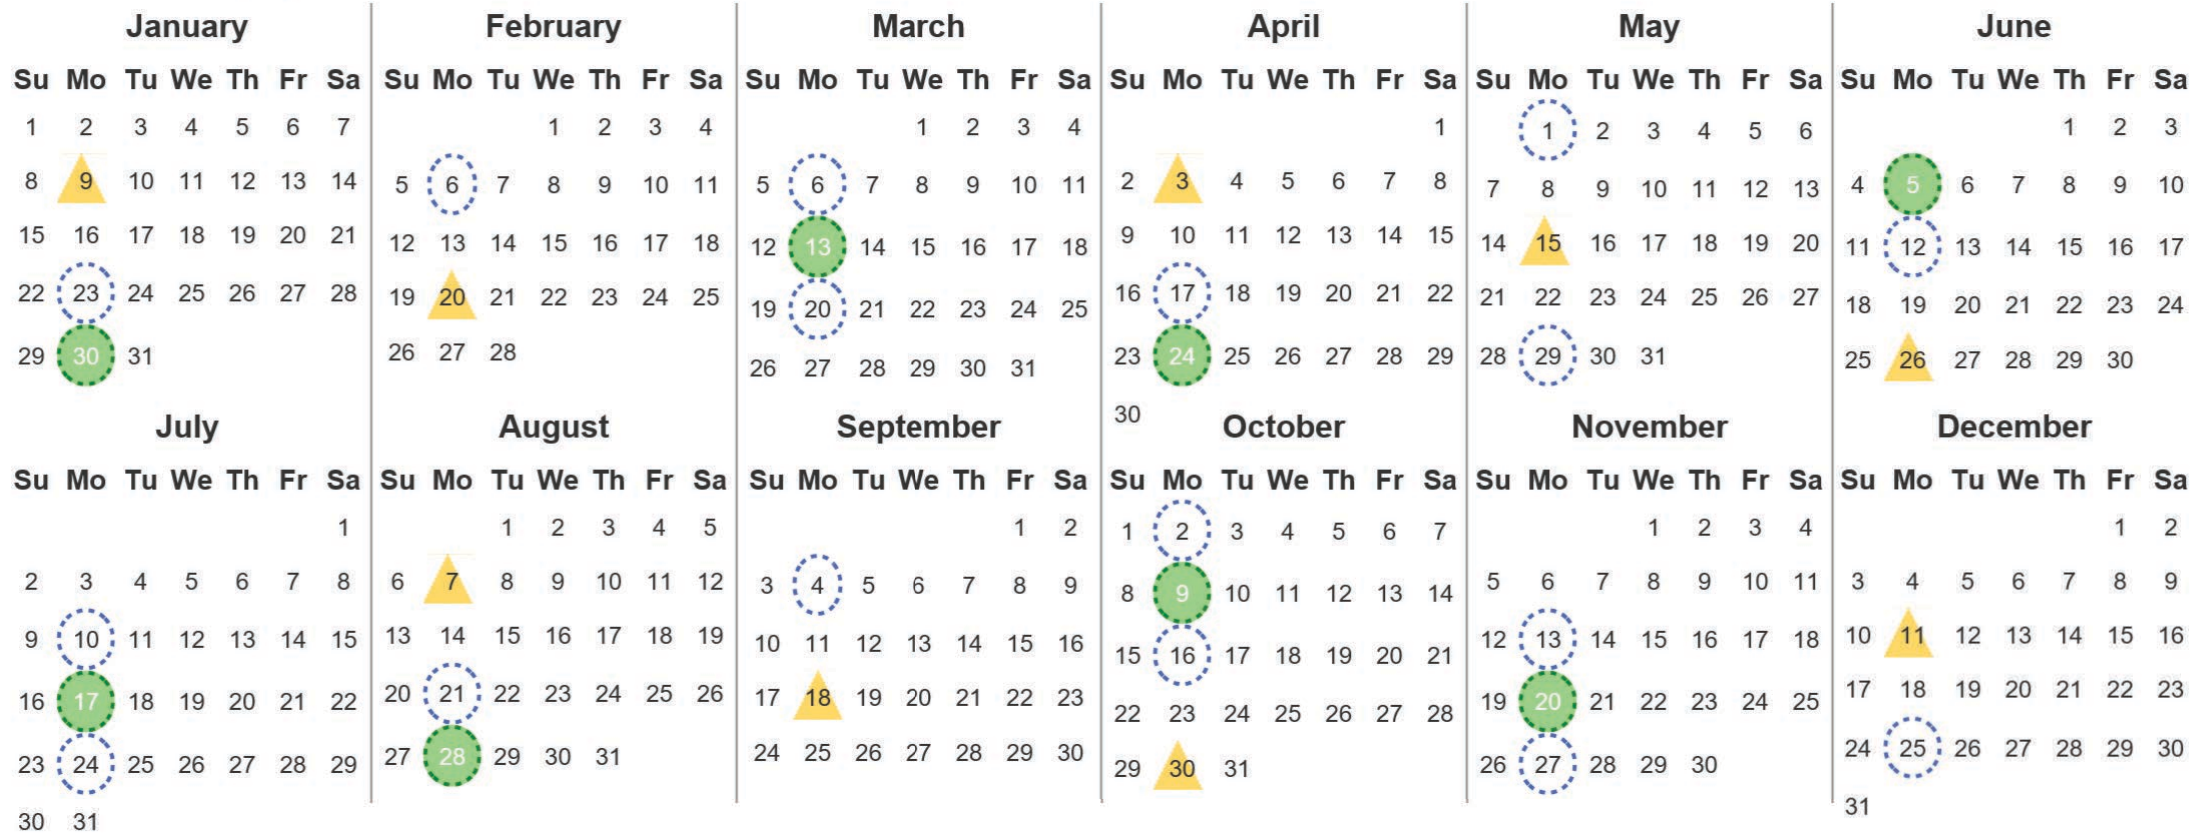

Your waste and recycling collection dates for 2023.

	Non-recyclable Bin Only for items that cannot be recycled		Recycling Bin Paper, card & cardboard • Plastic bottles, pots, tubs & trays • Tins, cans & empty aerosols • Cartons
---	---	---	---

Please place your bins out for collection **by 7.00am** on your collection day.

						
---	---	---	---	---	---	---

 **Festive Collections**
Check local press or website for details

Calendar Reference: ISL_2