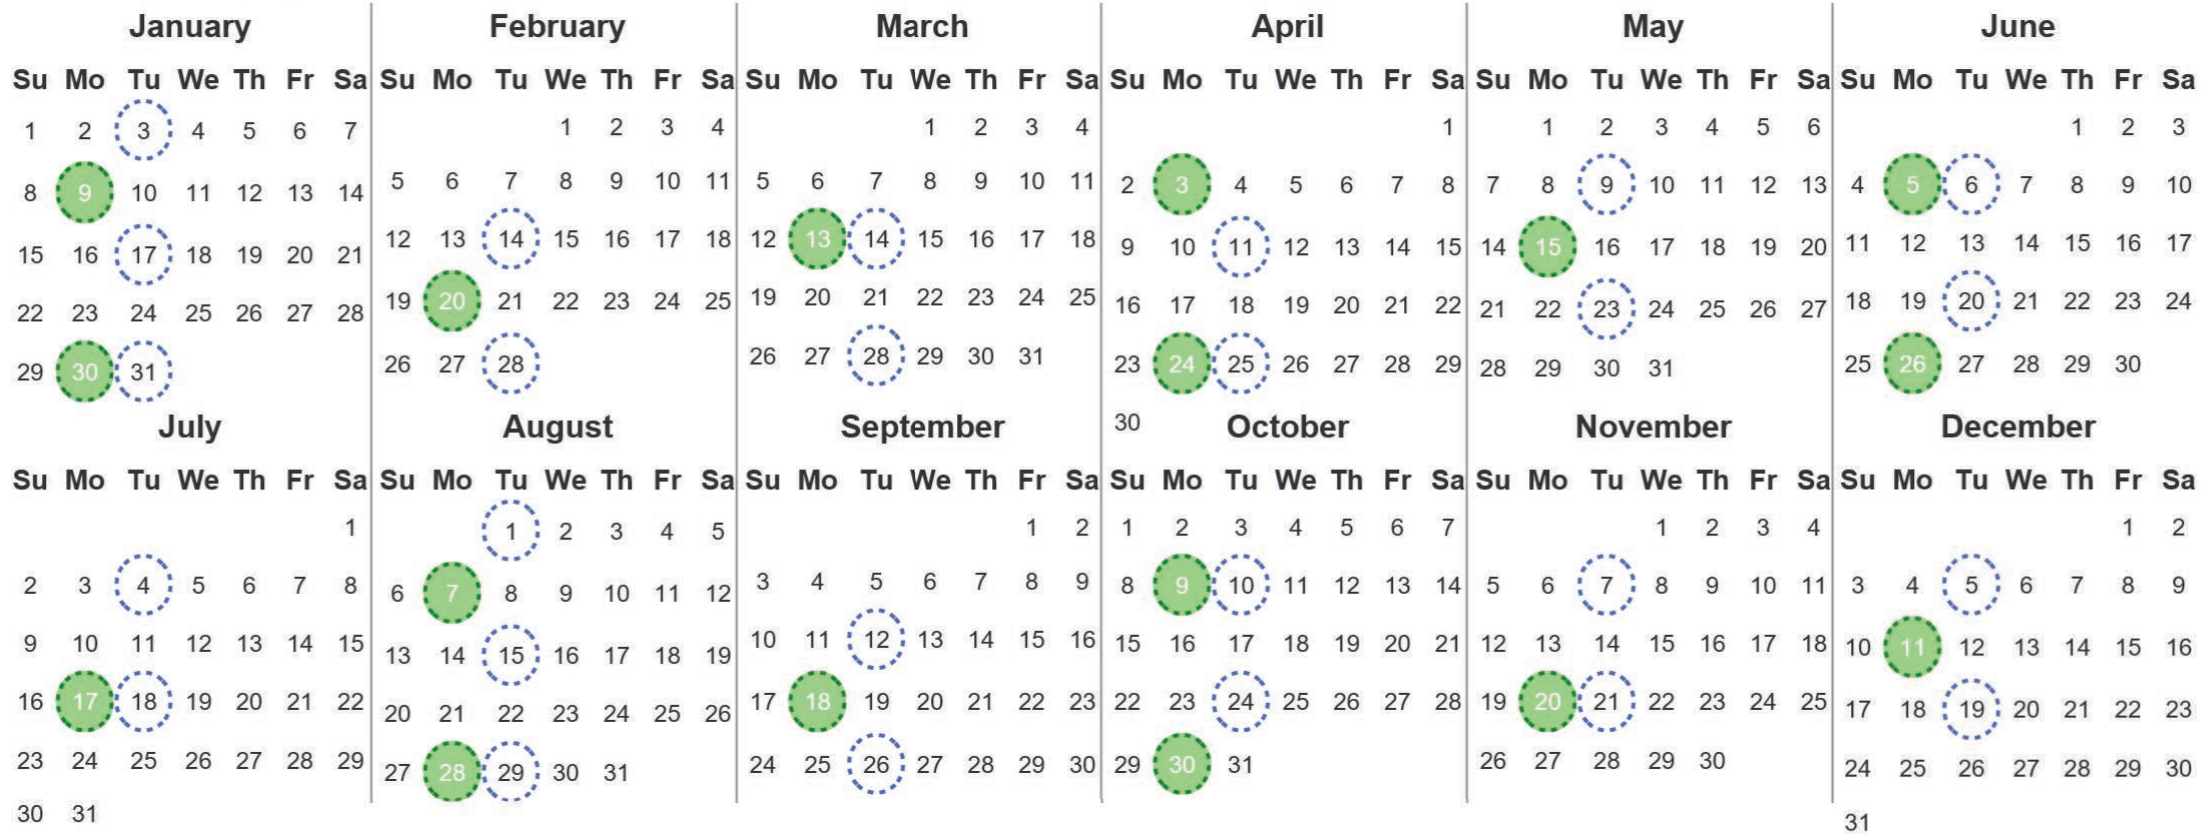

Your waste and recycling collection dates for **2023**.

	<b>Non-recyclable Bin</b> Only for items that cannot be recycled		<b>Recycling Bin</b> Paper, card & cardboard • Plastic bottles, pots, tubs & trays • Tins, cans & empty aerosols • Cartons
---	---	---	---

Please place your bins out for collection **by 7.00am** on your collection day.

					<b>Festive Collections</b> Check local press or website for details
---	---	---	---	---	--

Calendar Reference: ISL\_14