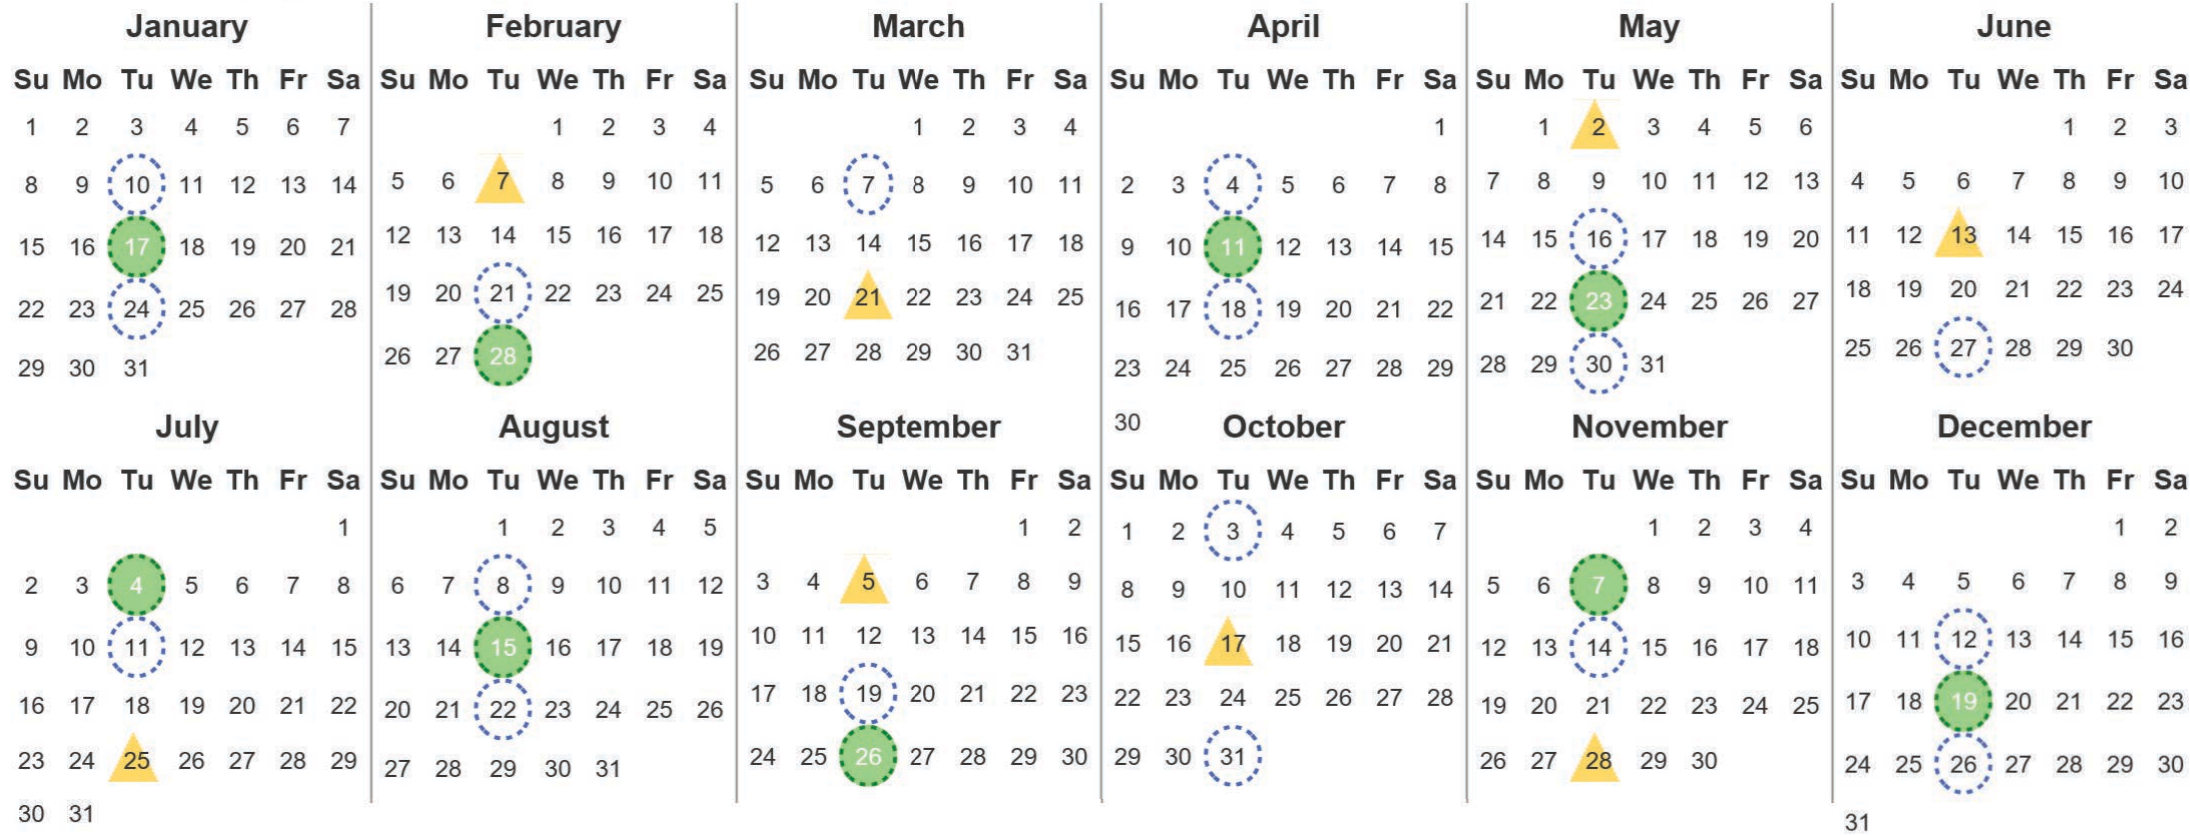

Your waste and recycling collection dates for **2023**.

Non-recyclable Bin
Only for items that cannot be recycled

Recycling Bin
Paper, card & cardboard • Plastic bottles, pots, tubs & trays • Tins, cans & empty aerosols • Cartons

Please place your bins out for collection **by 7.00am** on your collection day.

Festive Collections
Check local press or website for details