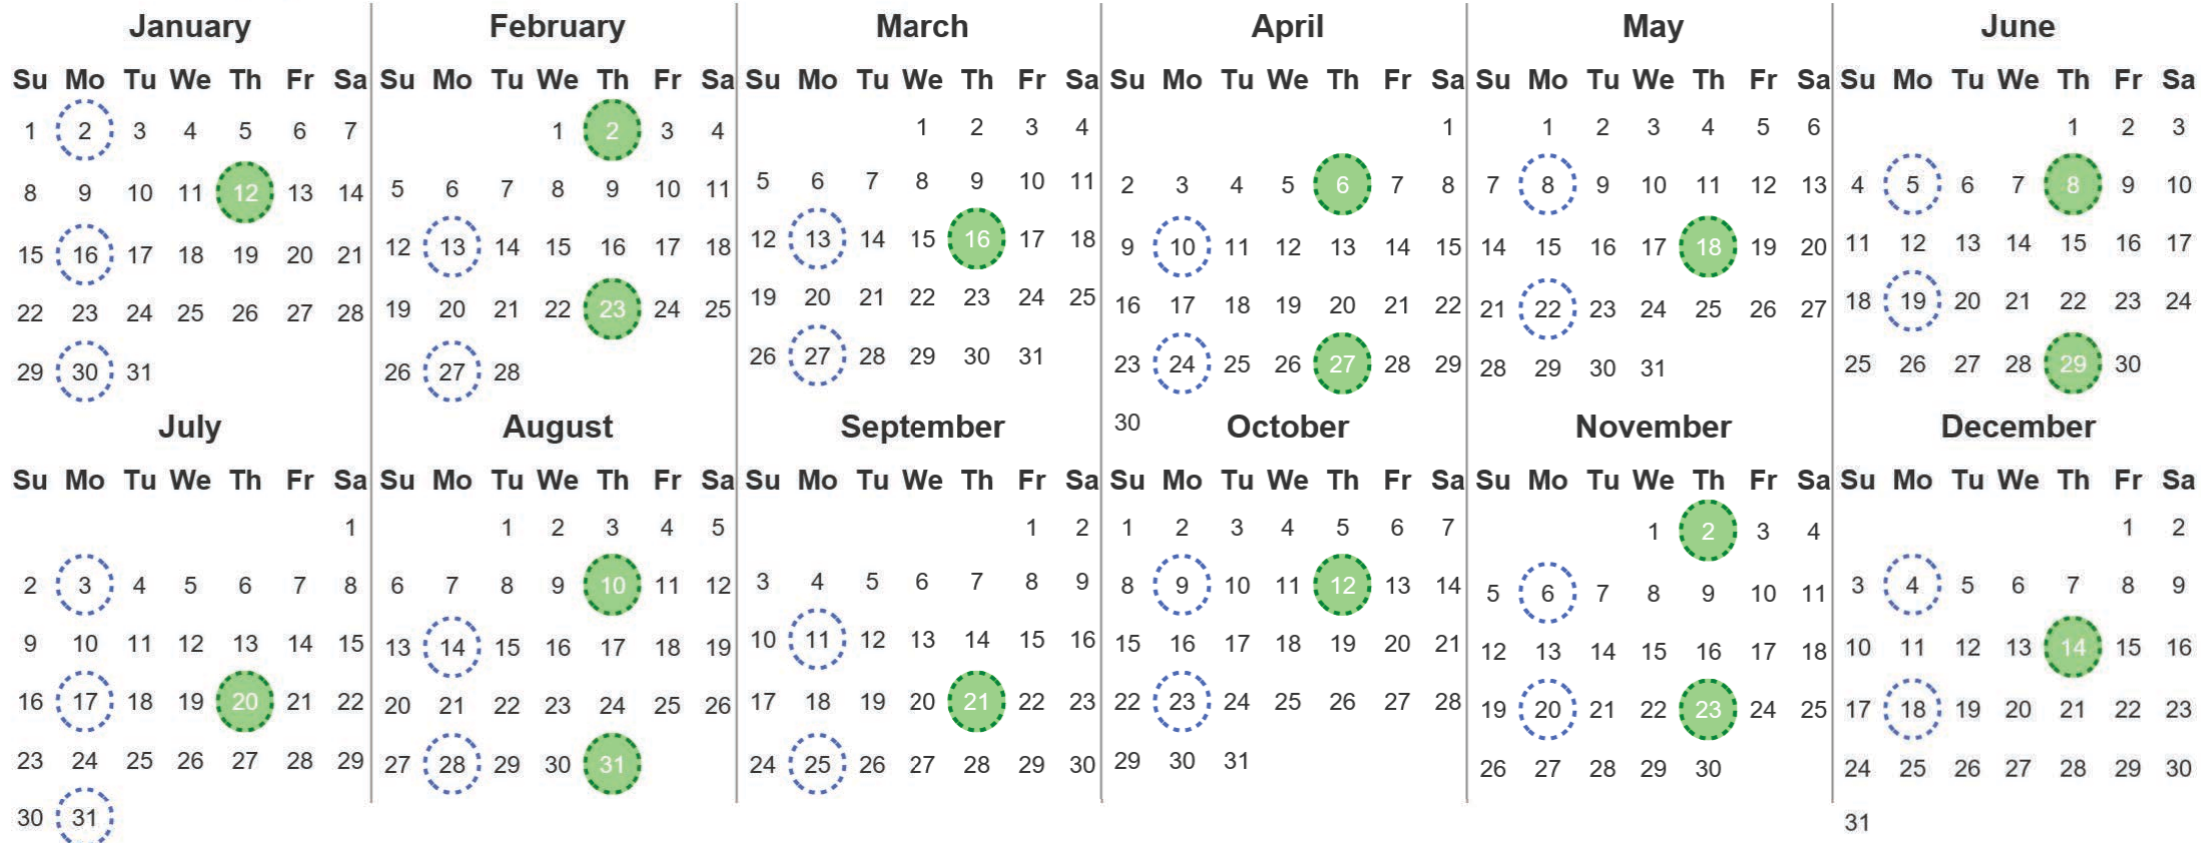

Your waste and recycling collection dates for **2023**.

| | |
|---|---|
|  Non-recyclable Bin Only for items that cannot be recycled |  Recycling Bin Paper, card & cardboard • Plastic bottles, pots, tubs & trays • Tins, cans & empty aerosols • Cartons |
|---|---|

Please place your bins out for collection by 7.00am on your collection day.

| | | |
|---|---|--|
|   |   |  Festive Collections Check local press or website for details |
|---|---|--|

Calendar Reference: ISL_11