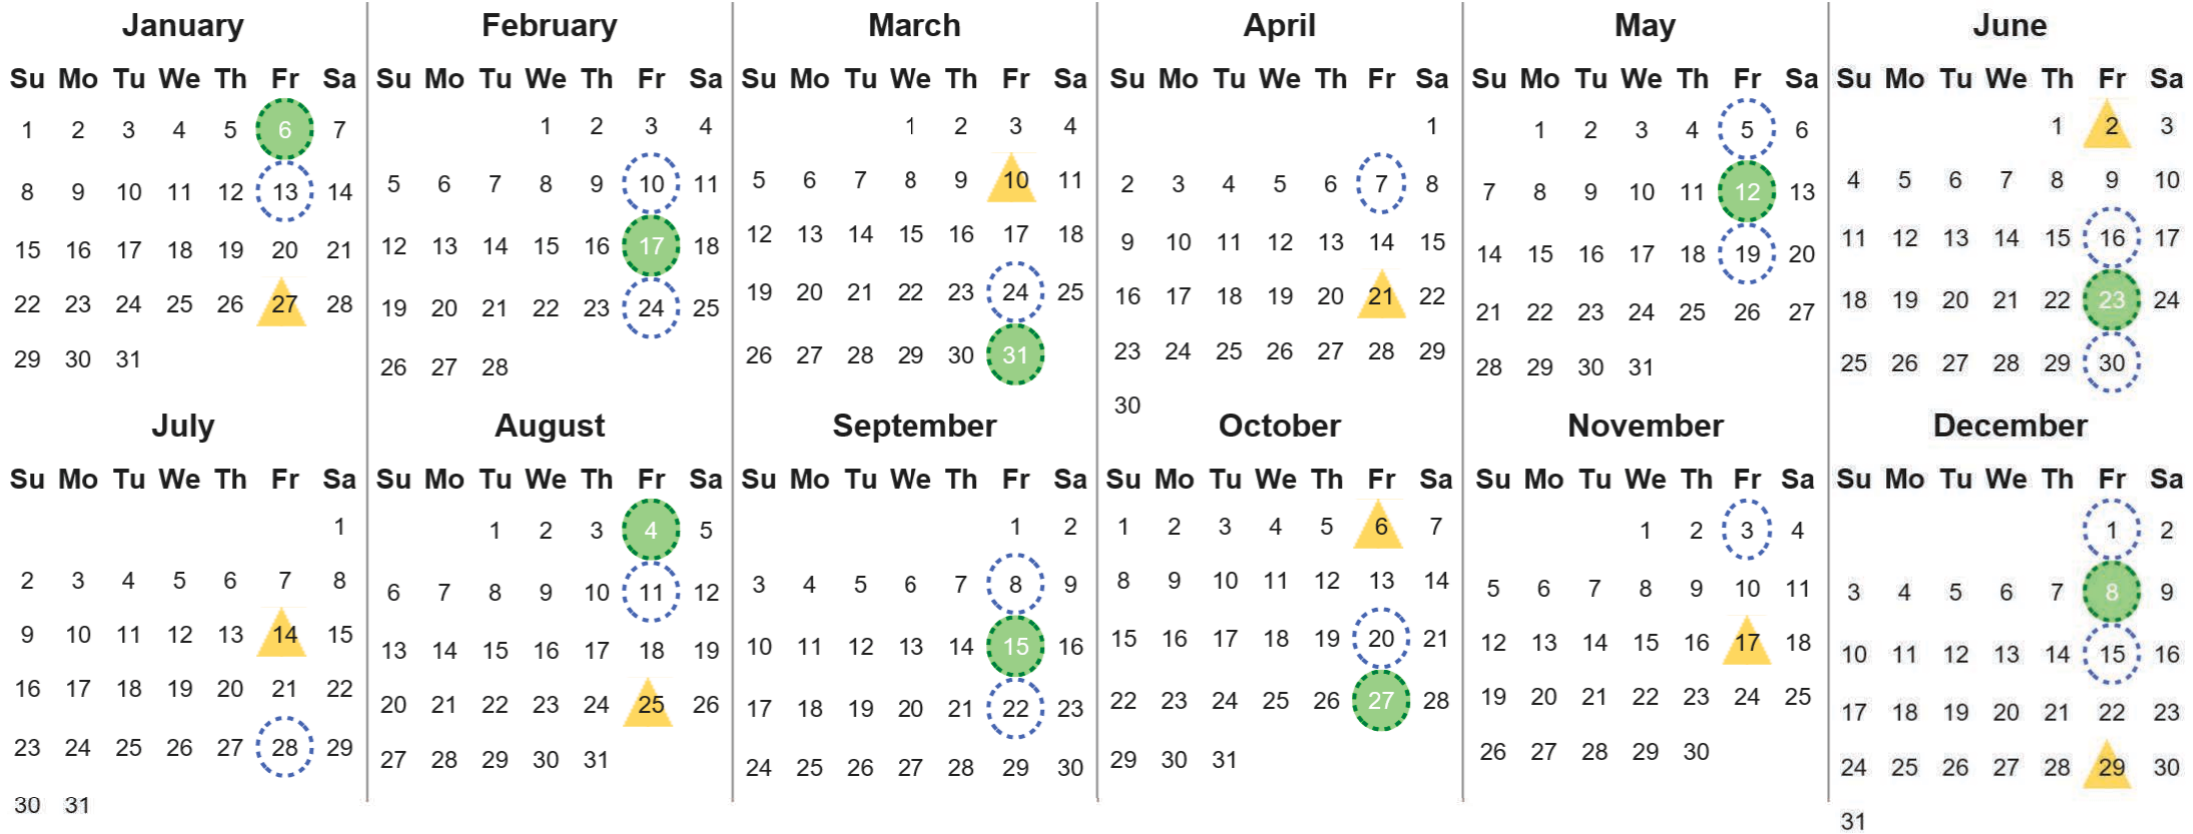

Your waste and recycling collection dates for **2023**.

**Non-recyclable Bin**  
Only for items that cannot be recycled

**Recycling Bin**  
Paper, card & cardboard • Plastic bottles, pots, tubs & trays • Tins, cans & empty aerosols • Cartons

Please place your bins out for collection **by 6.00am on your collection day.**

**Festive Collections**  
Check local press or website for details