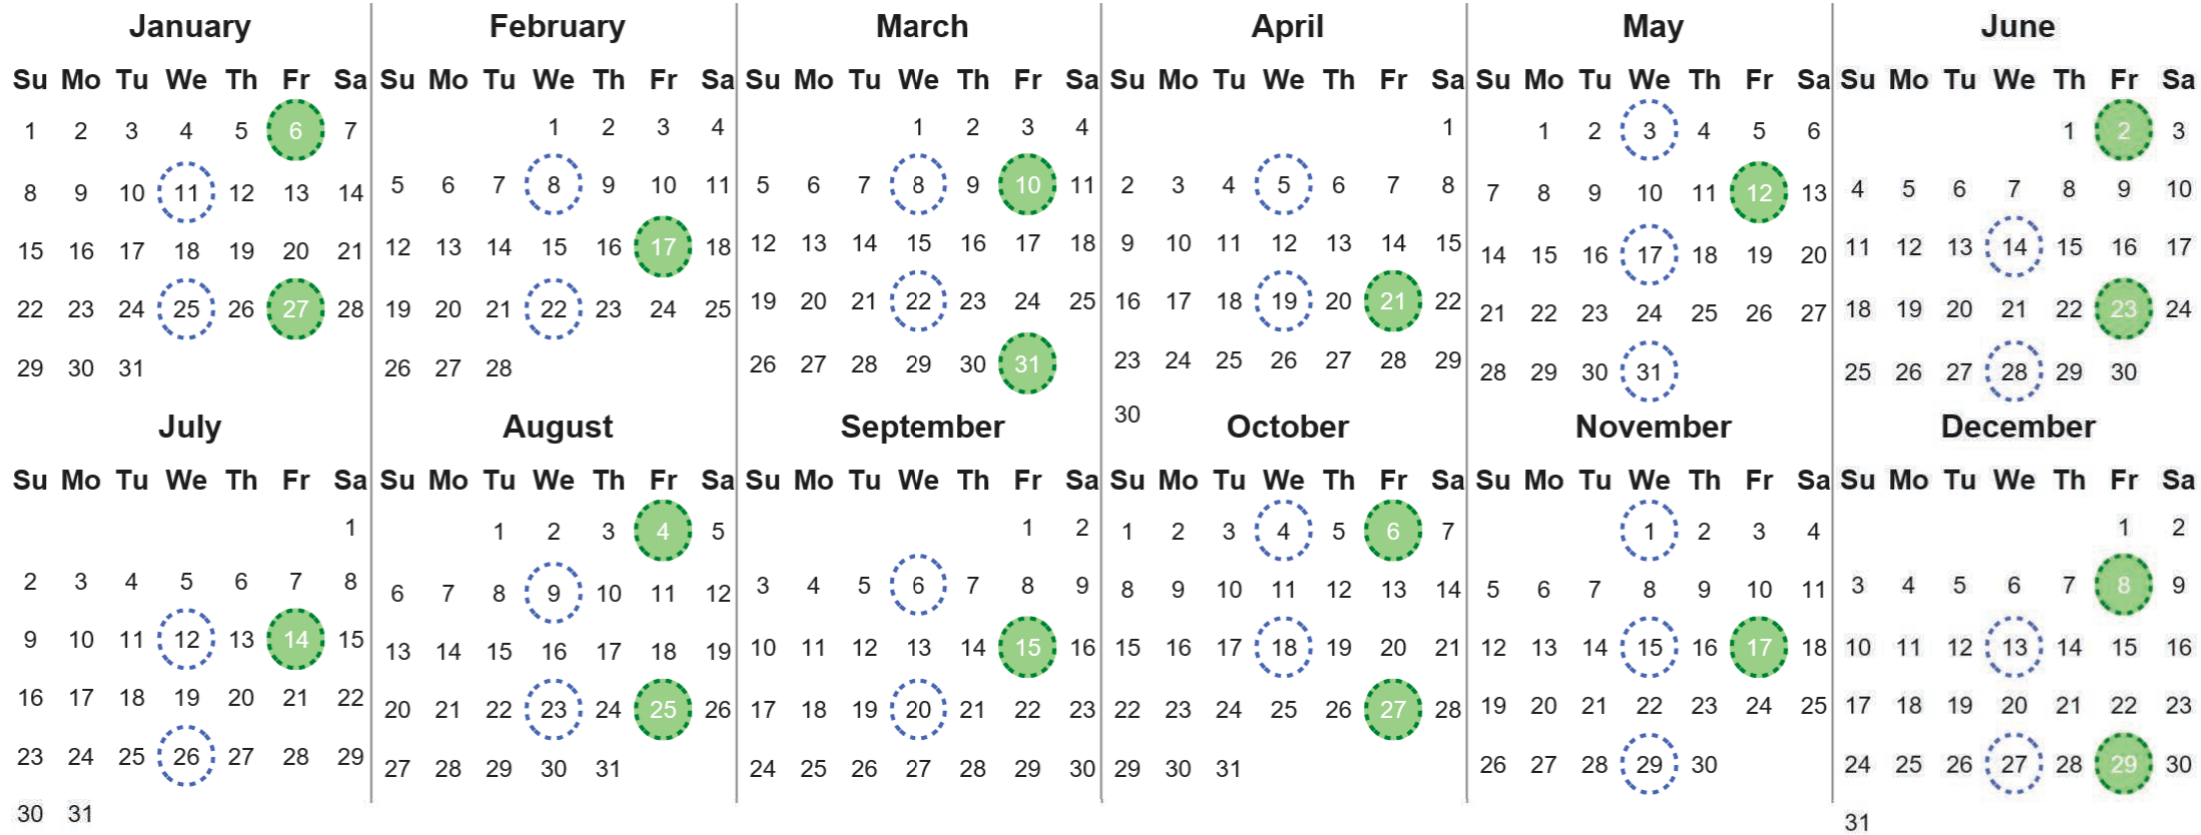

Your waste and recycling collection dates for 2023.

Non-recyclable Bin
Only for items that cannot be recycled

Recycling Bin
Paper, card & cardboard • Plastic bottles, pots, tubs & trays • Tins, cans & empty aerosols • Cartons

Please place your bins out for collection **by 6.00am on your collection day.**

Festive Collections
Check local press or website for details