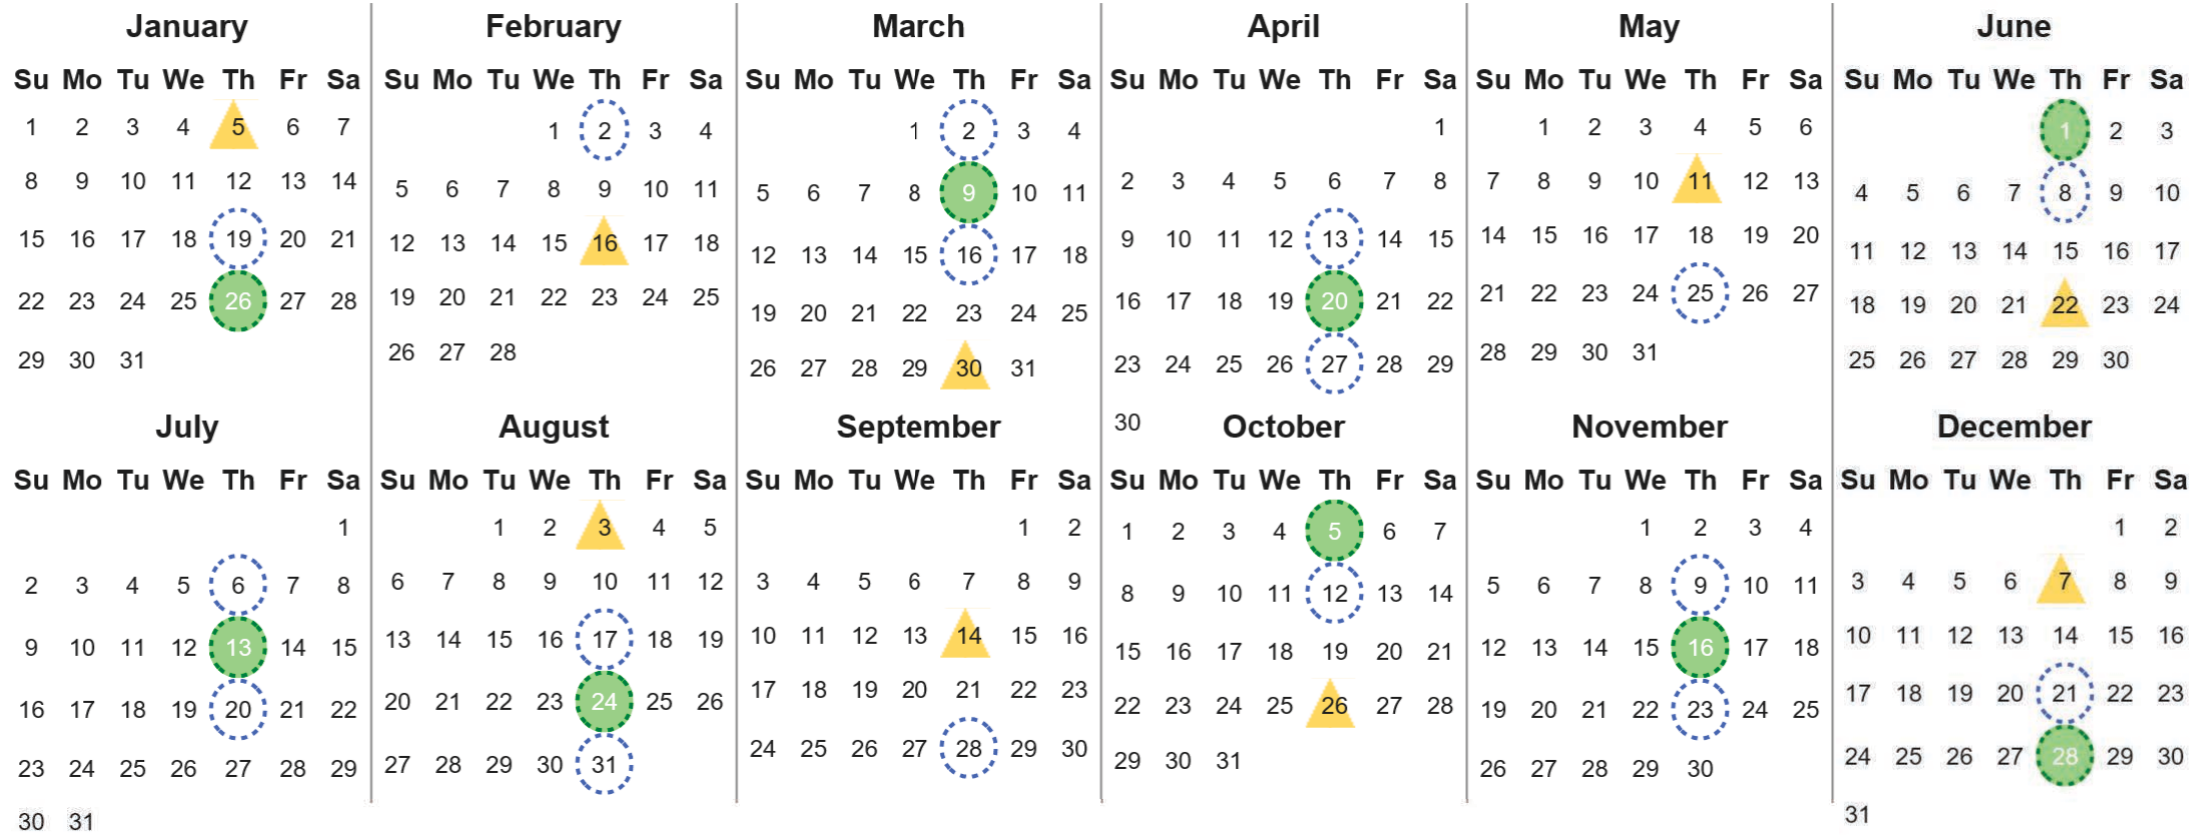

Your waste and recycling collection dates for **2023**.

Non-recyclable Bin
Only for items that cannot be recycled

Recycling Bin
Paper, card & cardboard • Plastic bottles, pots, tubs & trays • Tins, cans & empty aerosols • Cartons

Please place your bins out for collection **by 6.00am on your collection day.**

Festive Collections
Check local press or website for details