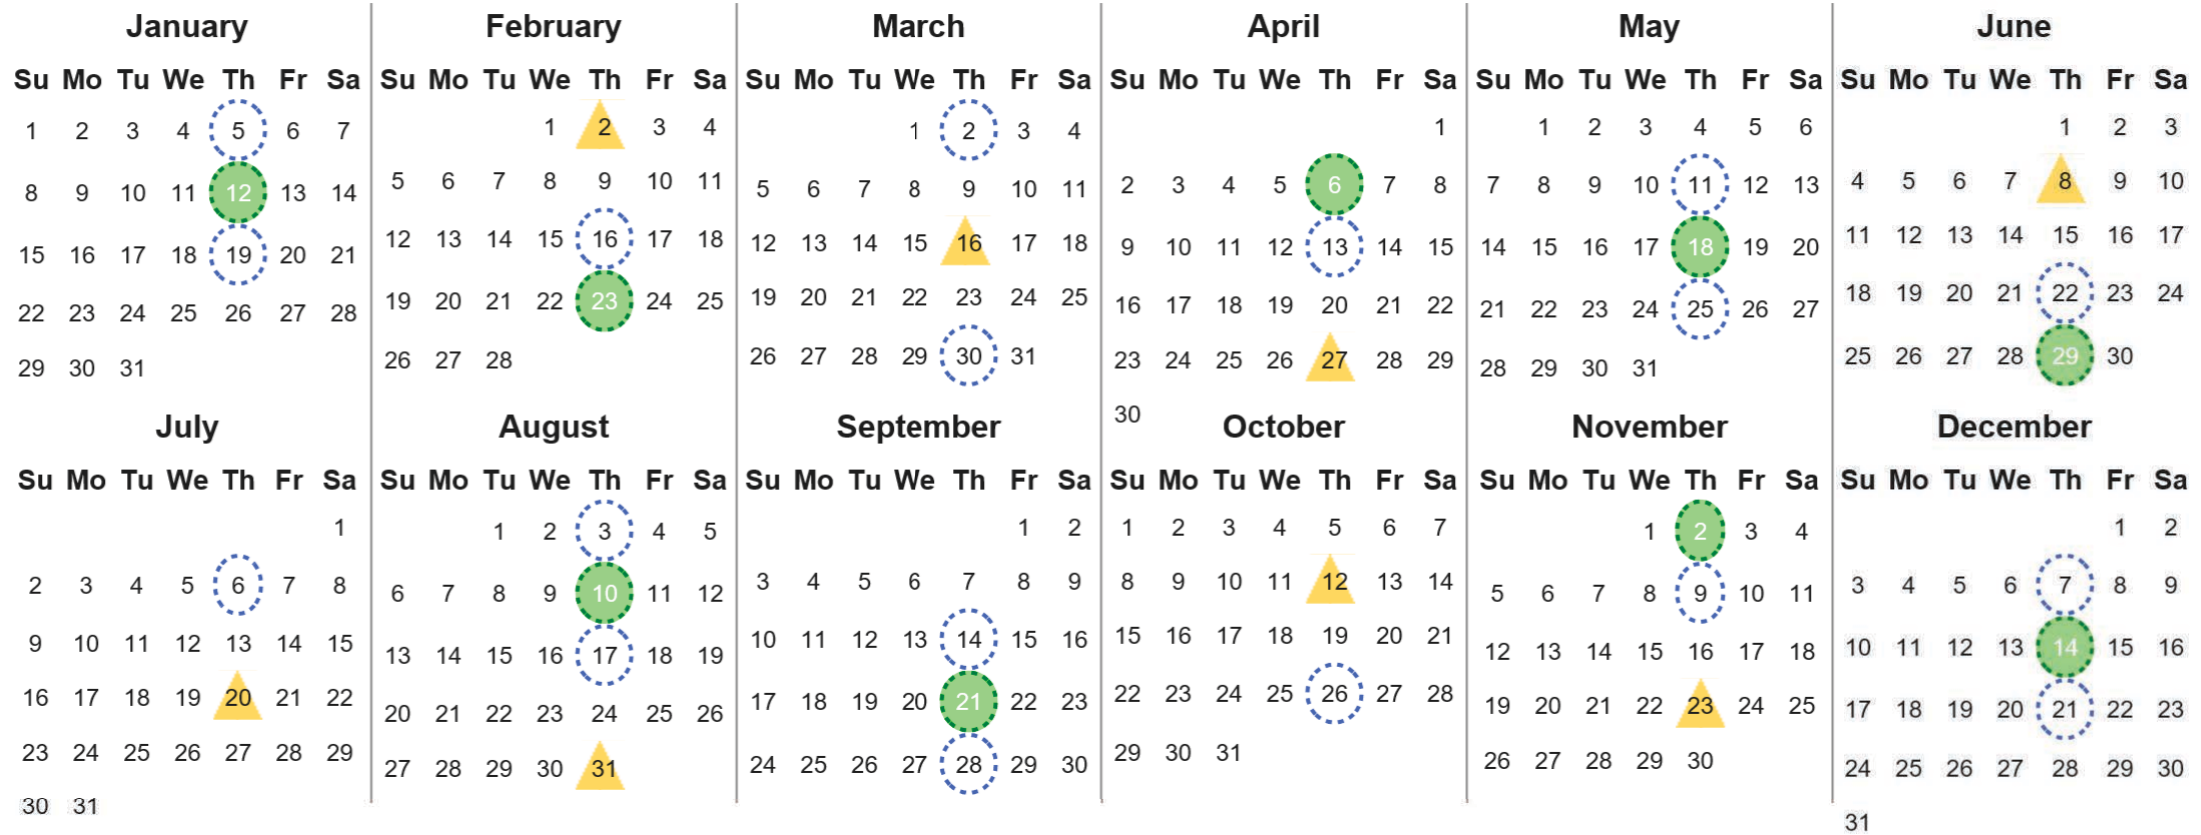

Your waste and recycling collection dates for **2023**.

Non-recyclable Bin
Only for items that cannot be recycled

Recycling Bin
Paper, card & cardboard • Plastic bottles, pots, tubs & trays • Tins, cans & empty aerosols • Cartons

Please place your bins out for collection **by 6.00am on your collection day.**

Festive Collections
Check local press or website for details