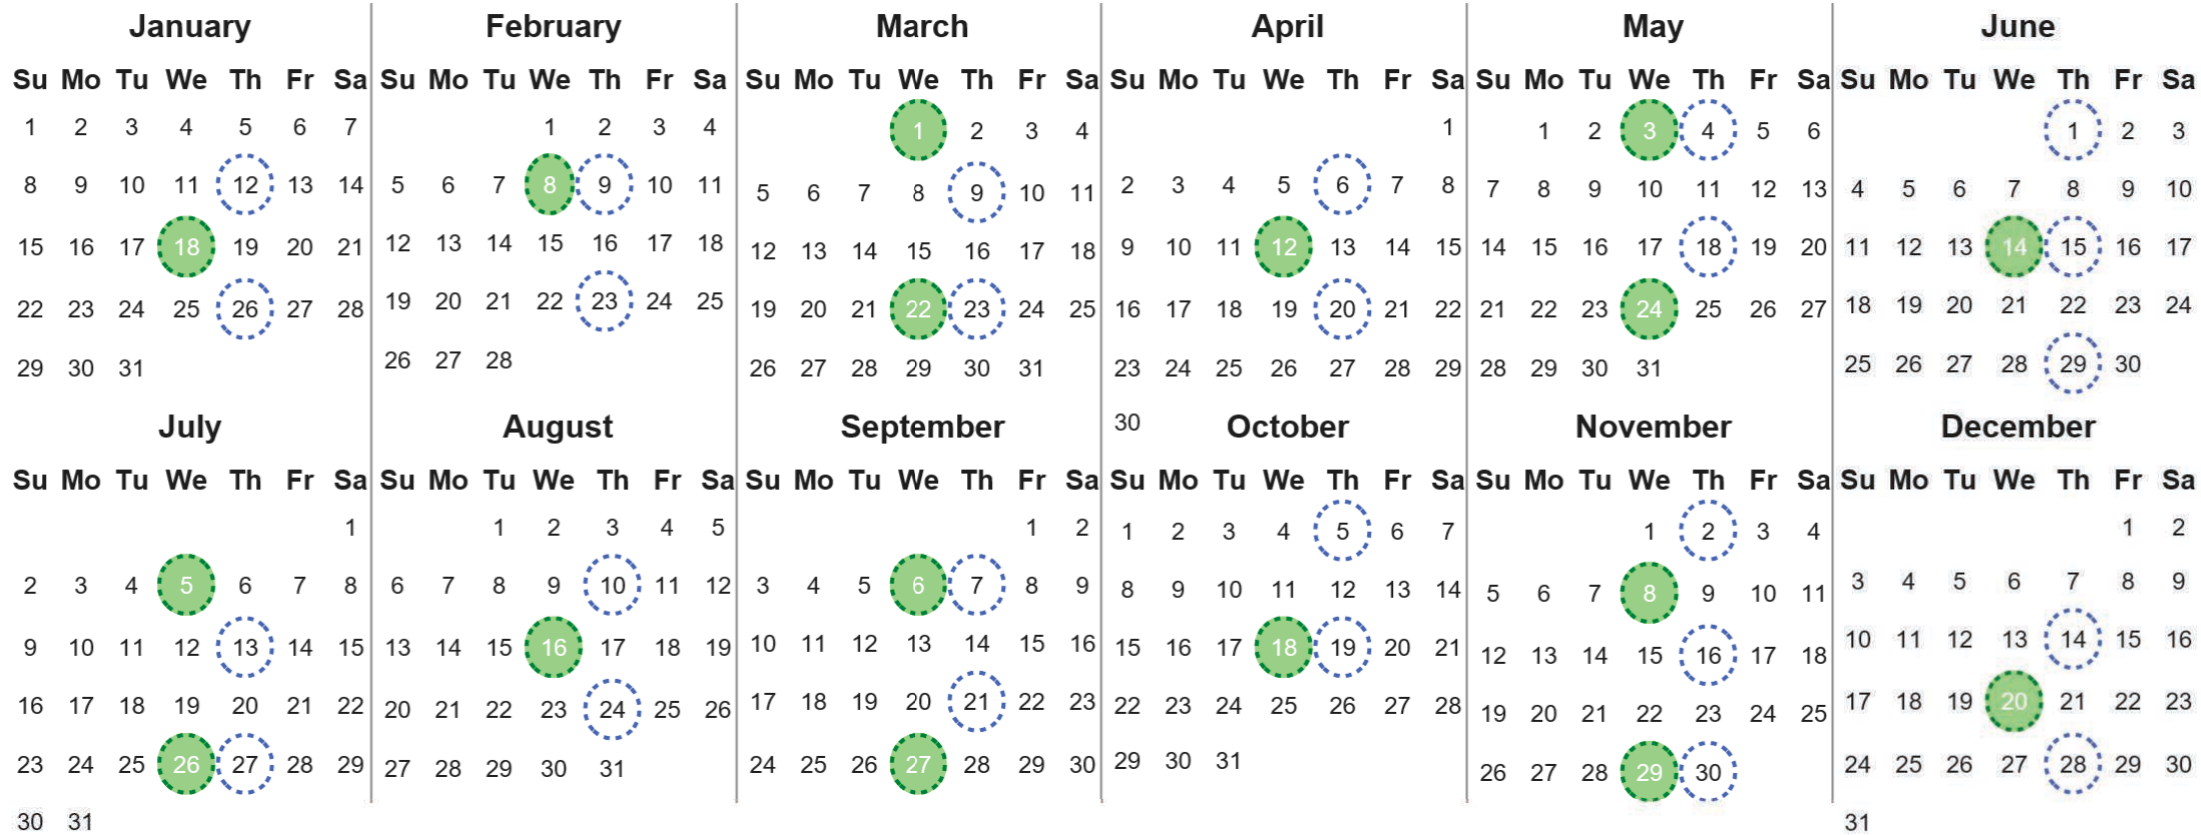

Your waste and recycling collection dates for **2023**.

	<b>Non-recyclable Bin</b> Only for items that cannot be recycled		<b>Recycling Bin</b> Paper, card & cardboard • Plastic bottles, pots, tubs & trays • Tins, cans & empty aerosols • Cartons
---	---	---	---

Please place your bins out for collection **by 6.00am on your collection day.**

					<b>Festive Collections</b> Check local press or website for details
---	---	---	---	---	--