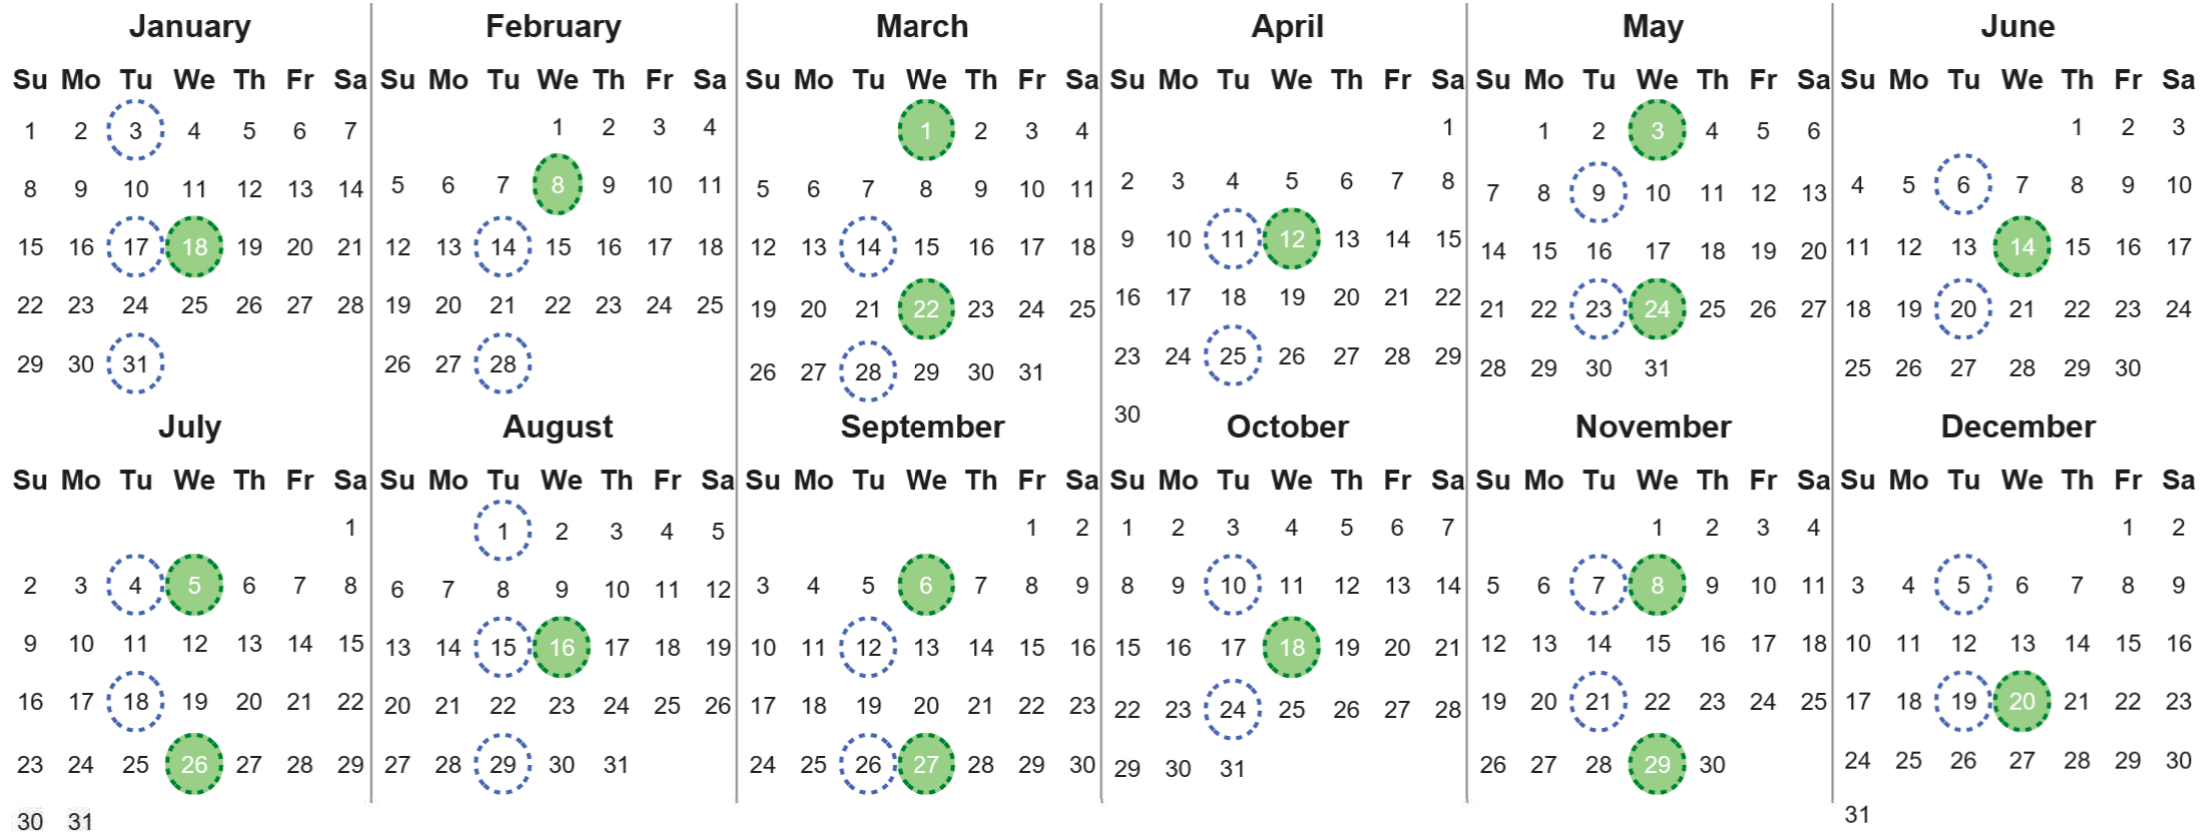

Your waste and recycling collection dates for **2023**.

 Non-recyclable Bin Only for items that cannot be recycled	 Recycling Bin Paper, card & cardboard • Plastic bottles, pots, tubs & trays • Tins, cans & empty aerosols • Cartons
---	---

Please place your bins out for collection by 6.00am on your collection day.

 	 	 Festive Collections Check local press or website for details
---	---	--