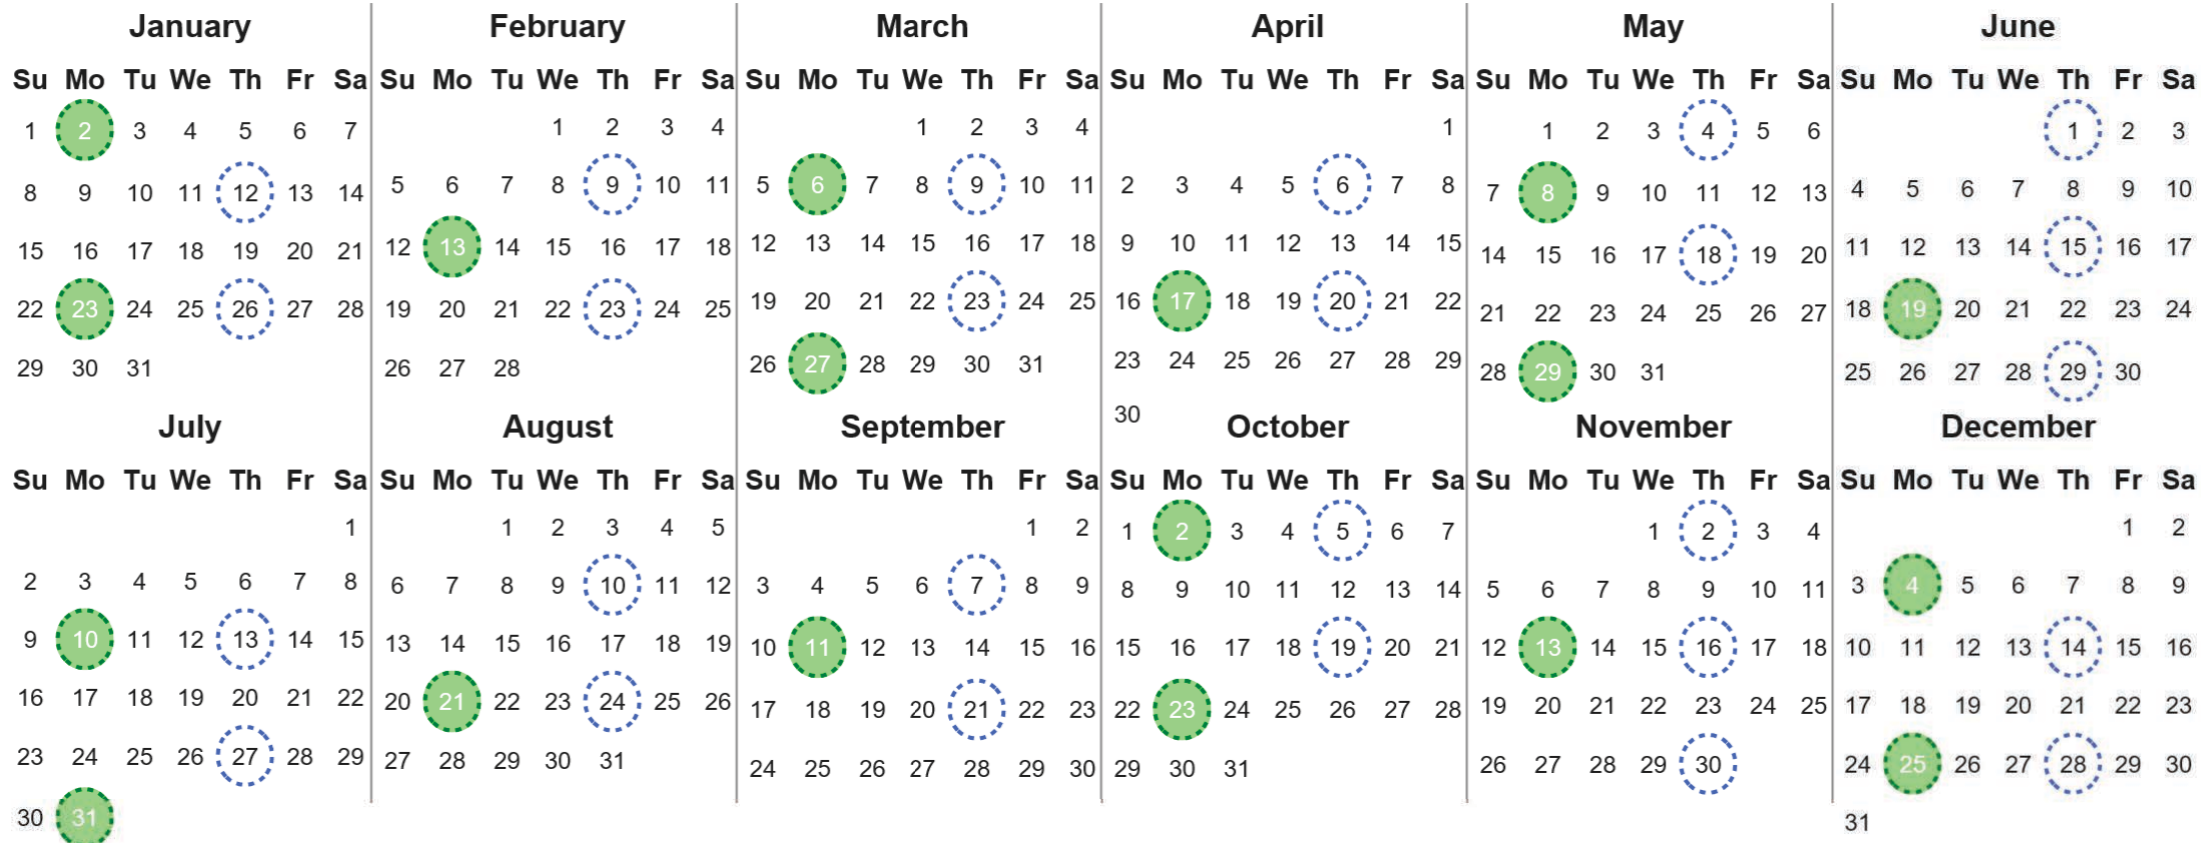

Your waste and recycling collection dates for **2023**.

Non-recyclable Bin
Only for items that cannot be recycled

Recycling Bin
Paper, card & cardboard • Plastic bottles, pots, tubs & trays • Tins, cans & empty aerosols • Cartons

Please place your bins out for collection **by 6.00am on your collection day.**

Festive Collections
Check local press or website for details