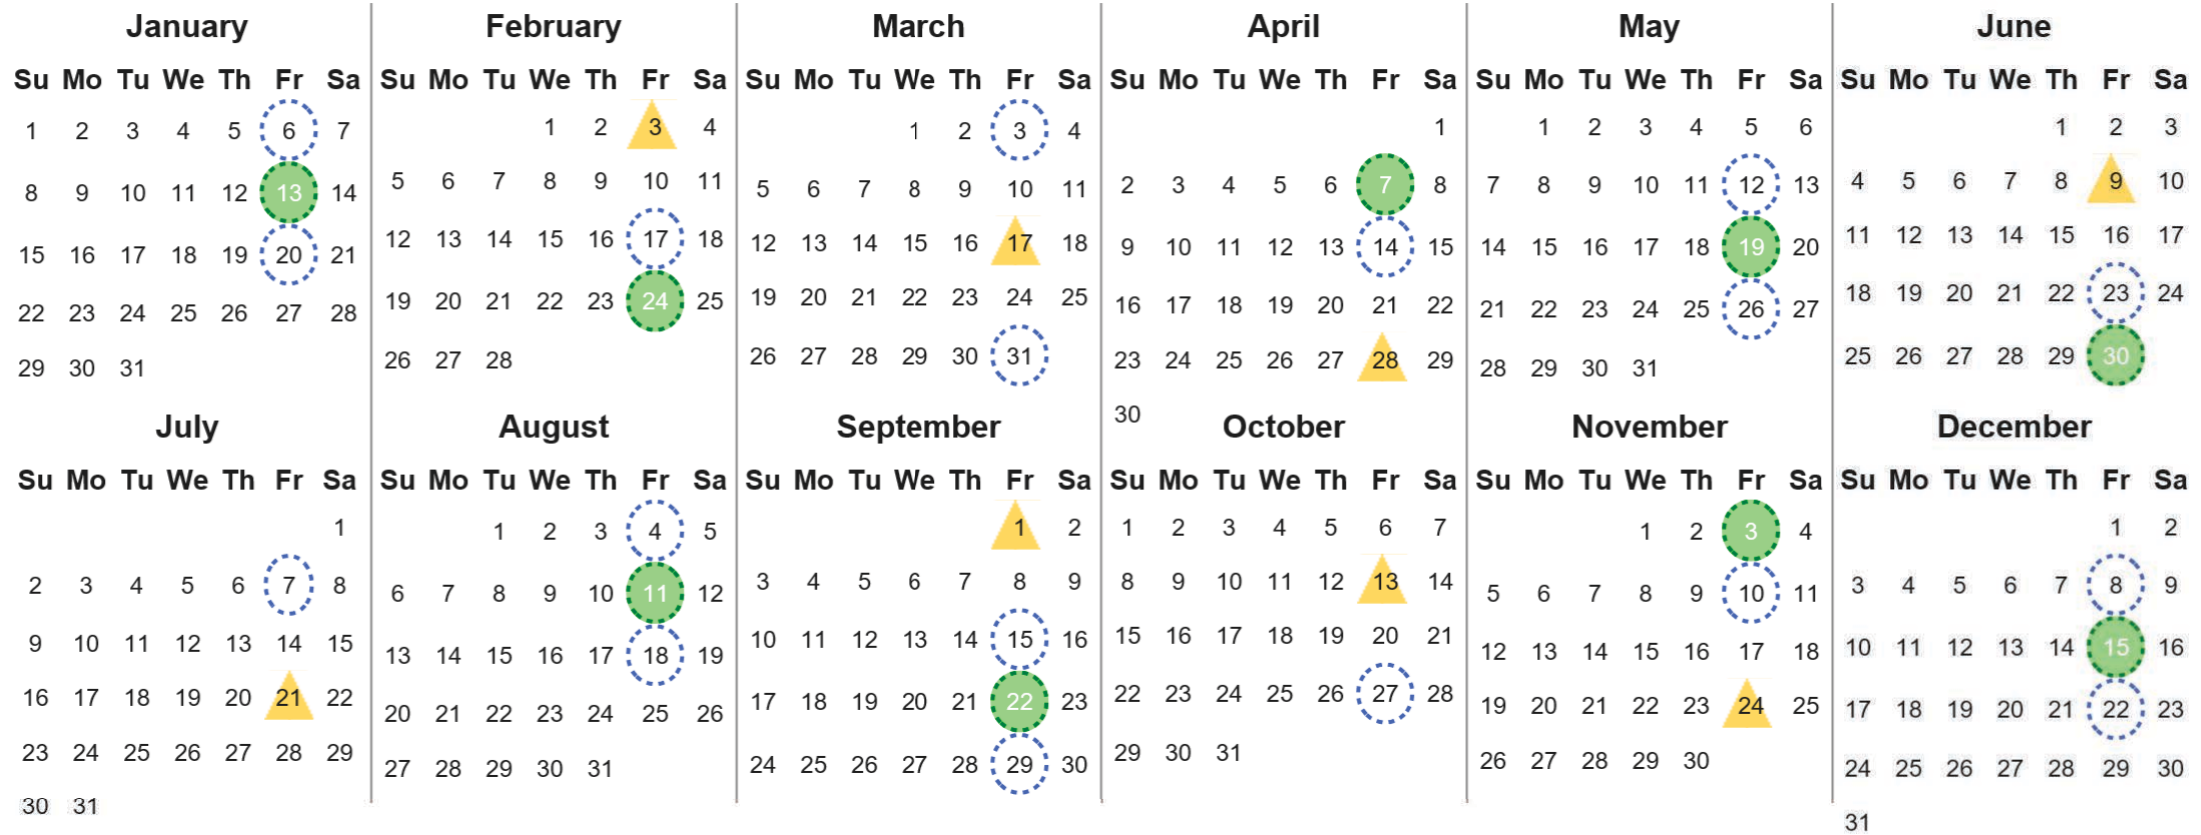

Your waste and recycling collection dates for **2023**.

Non-recyclable Bin
Only for items that cannot be recycled

Recycling Bin
Paper, card & cardboard • Plastic bottles, pots, tubs & trays • Tins, cans & empty aerosols • Cartons

Please place your bins out for collection **by 6.00am on your collection day.**

Festive Collections
Check local press or website for details

Calendar Reference: COW17