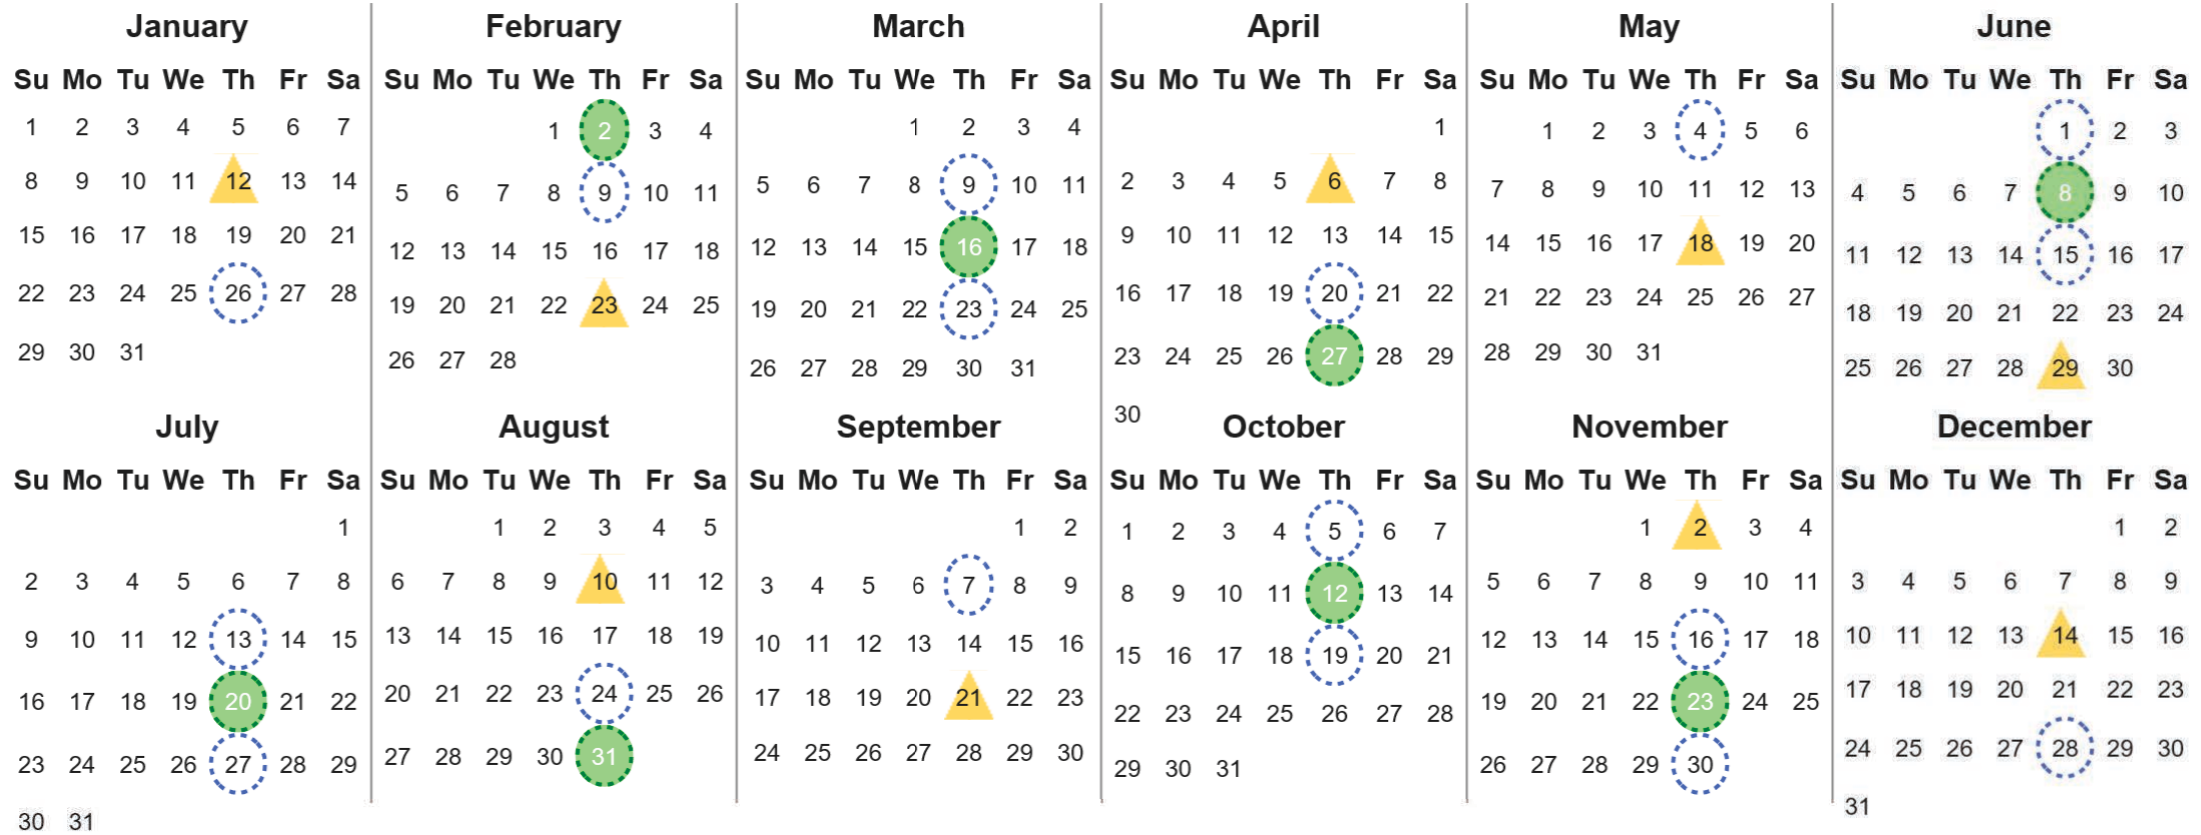

Your waste and recycling collection dates for **2023**.

 <b>Non-recyclable Bin</b> Only for items that cannot be recycled	 <b>Recycling Bin</b> Paper, card & cardboard • Plastic bottles, pots, tubs & trays • Tins, cans & empty aerosols • Cartons
---	---

**Please place your bins out for collection by 6.00am on your collection day.**

  	 	 
---	---	---

	<b>Festive Collections</b> Check local press or website for details
--	--