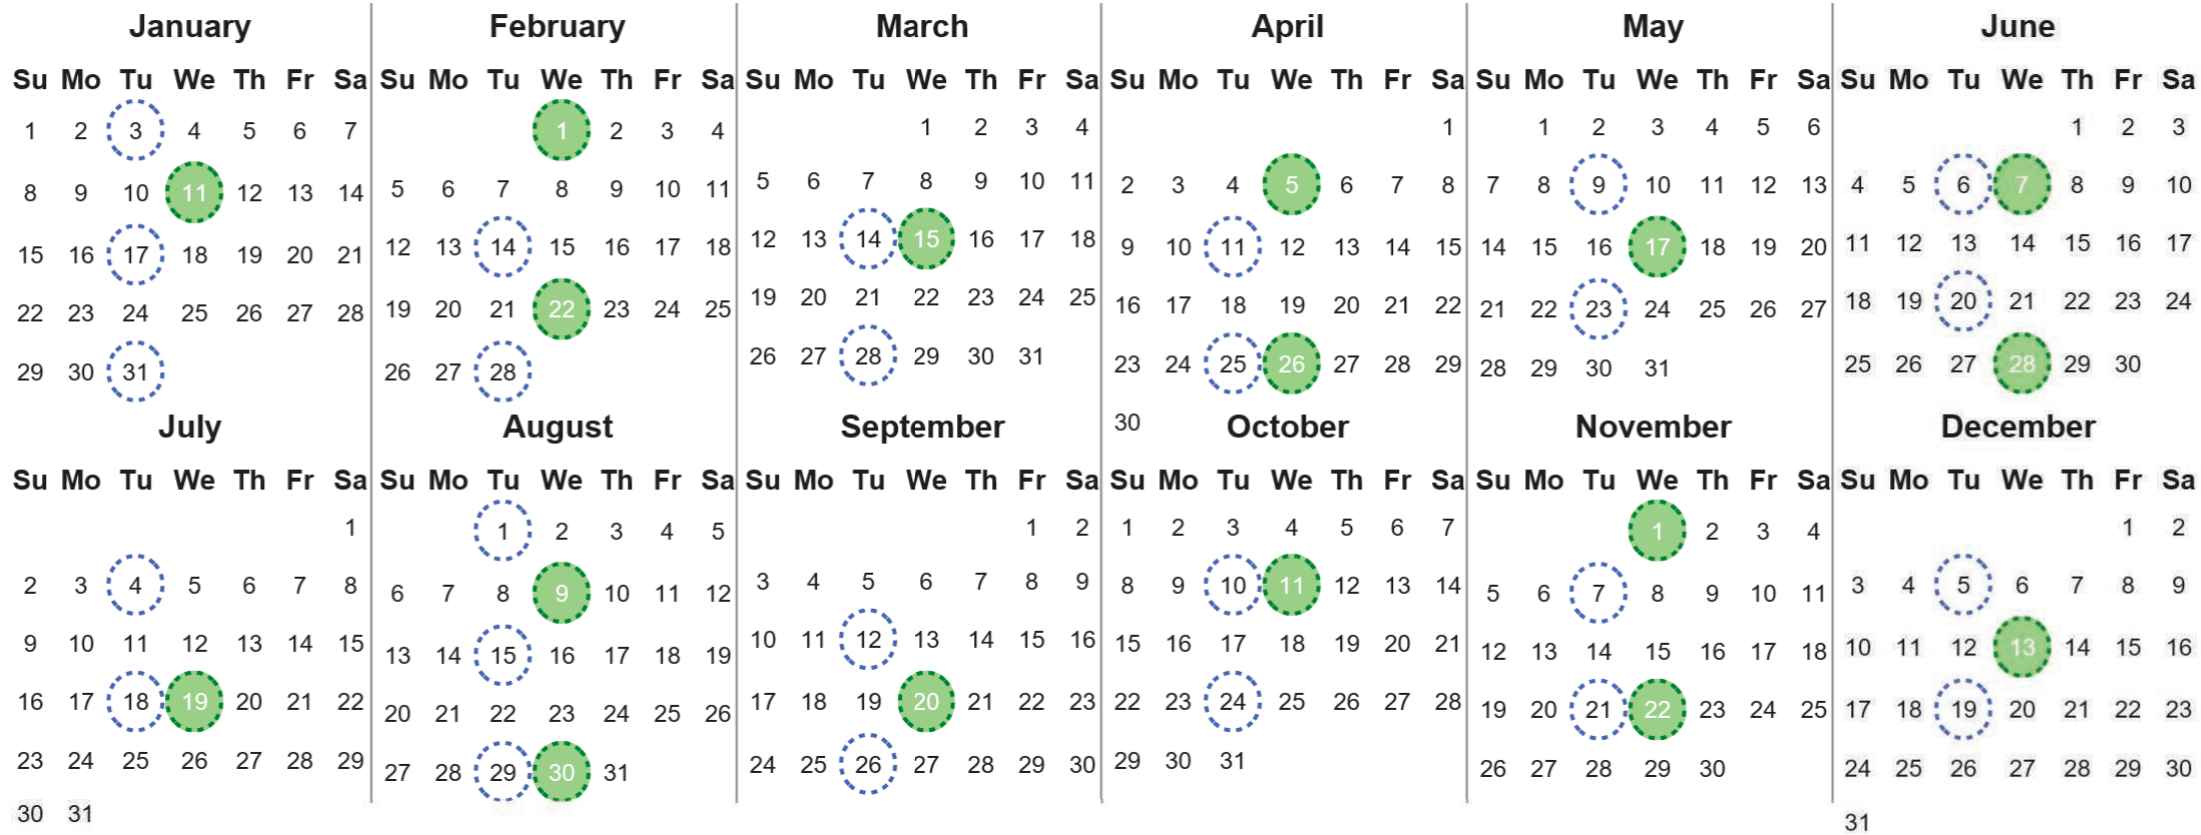

Your waste and recycling collection dates for **2023**.

 Non-recyclable Bin Only for items that cannot be recycled	 Recycling Bin Paper, card & cardboard • Plastic bottles, pots, tubs & trays • Tins, cans & empty aerosols • Cartons
---	---

Please place your bins out for collection **by 6.00am on your collection day.**

 	 	 Festive Collections Check local press or website for details
---	---	--

Calendar Reference: COW15