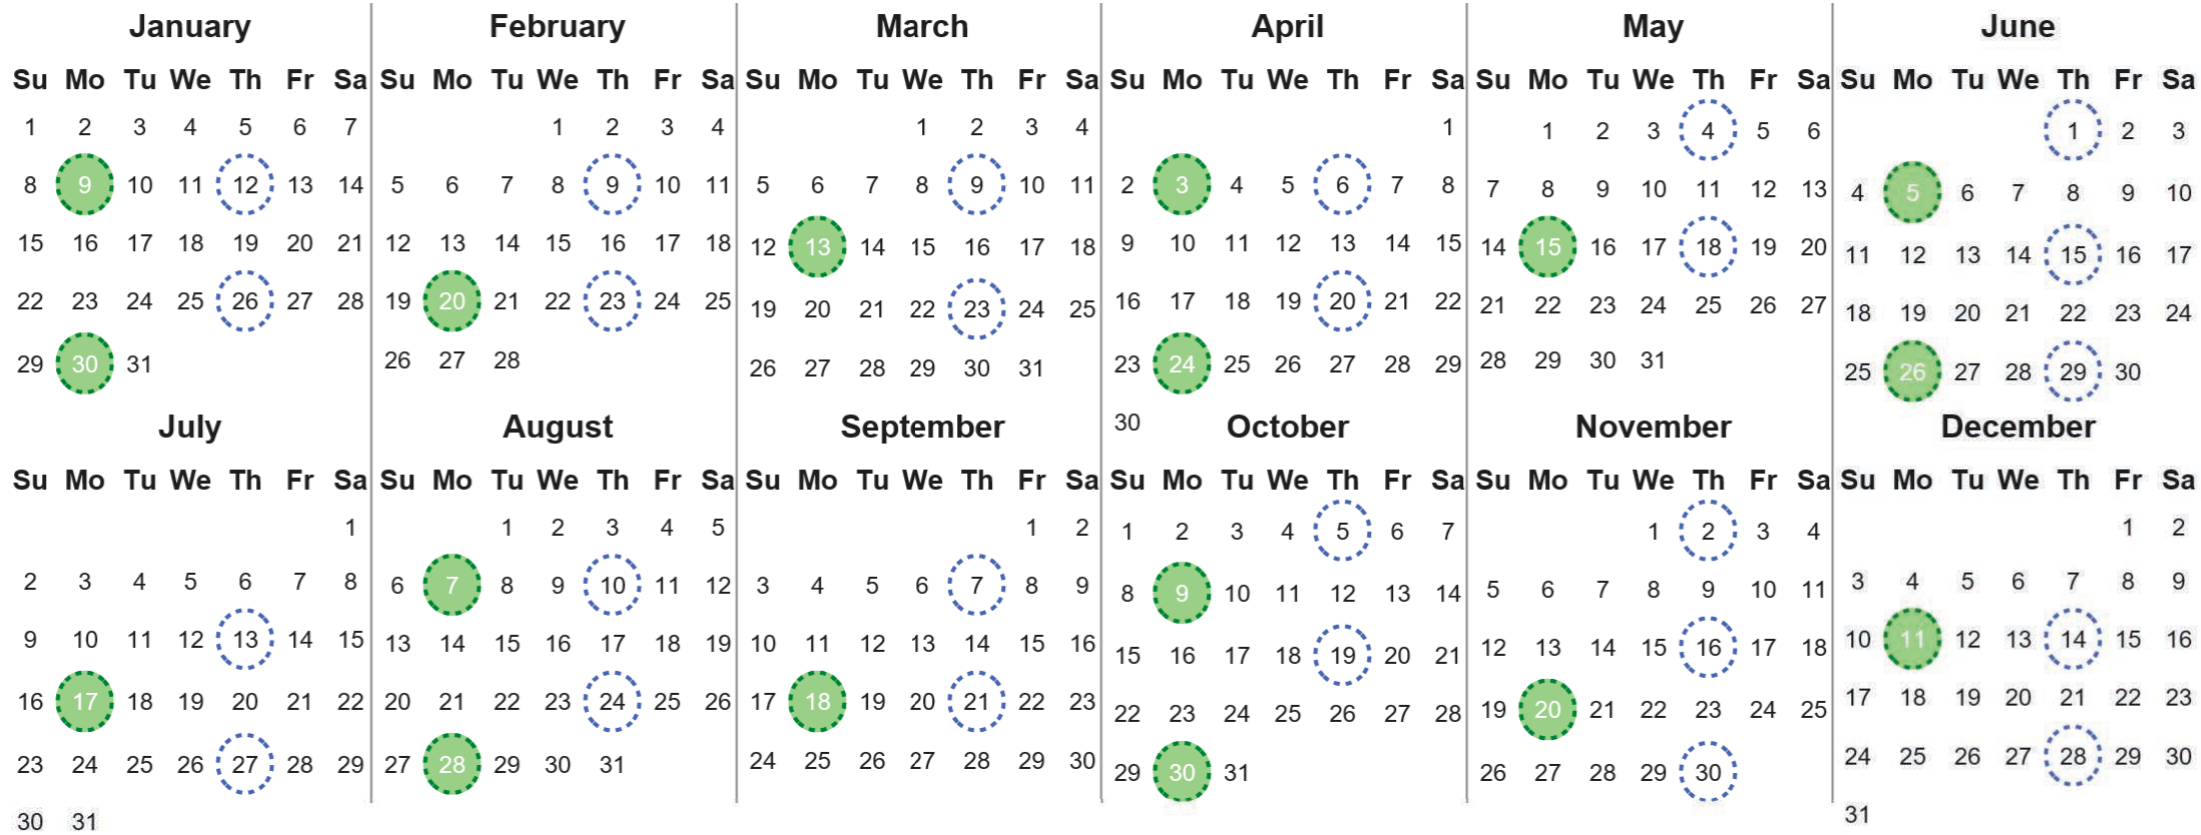

Your waste and recycling collection dates for **2023**.

	Non-recyclable Bin Only for items that cannot be recycled		Recycling Bin Paper, card & cardboard • Plastic bottles, pots, tubs & trays • Tins, cans & empty aerosols • Cartons
---	---	---	---

Please place your bins out for collection **by 6.00am on your collection day.**

				Festive Collections Check local press or website for details
---	---	---	---	--

Calendar Reference: COW13