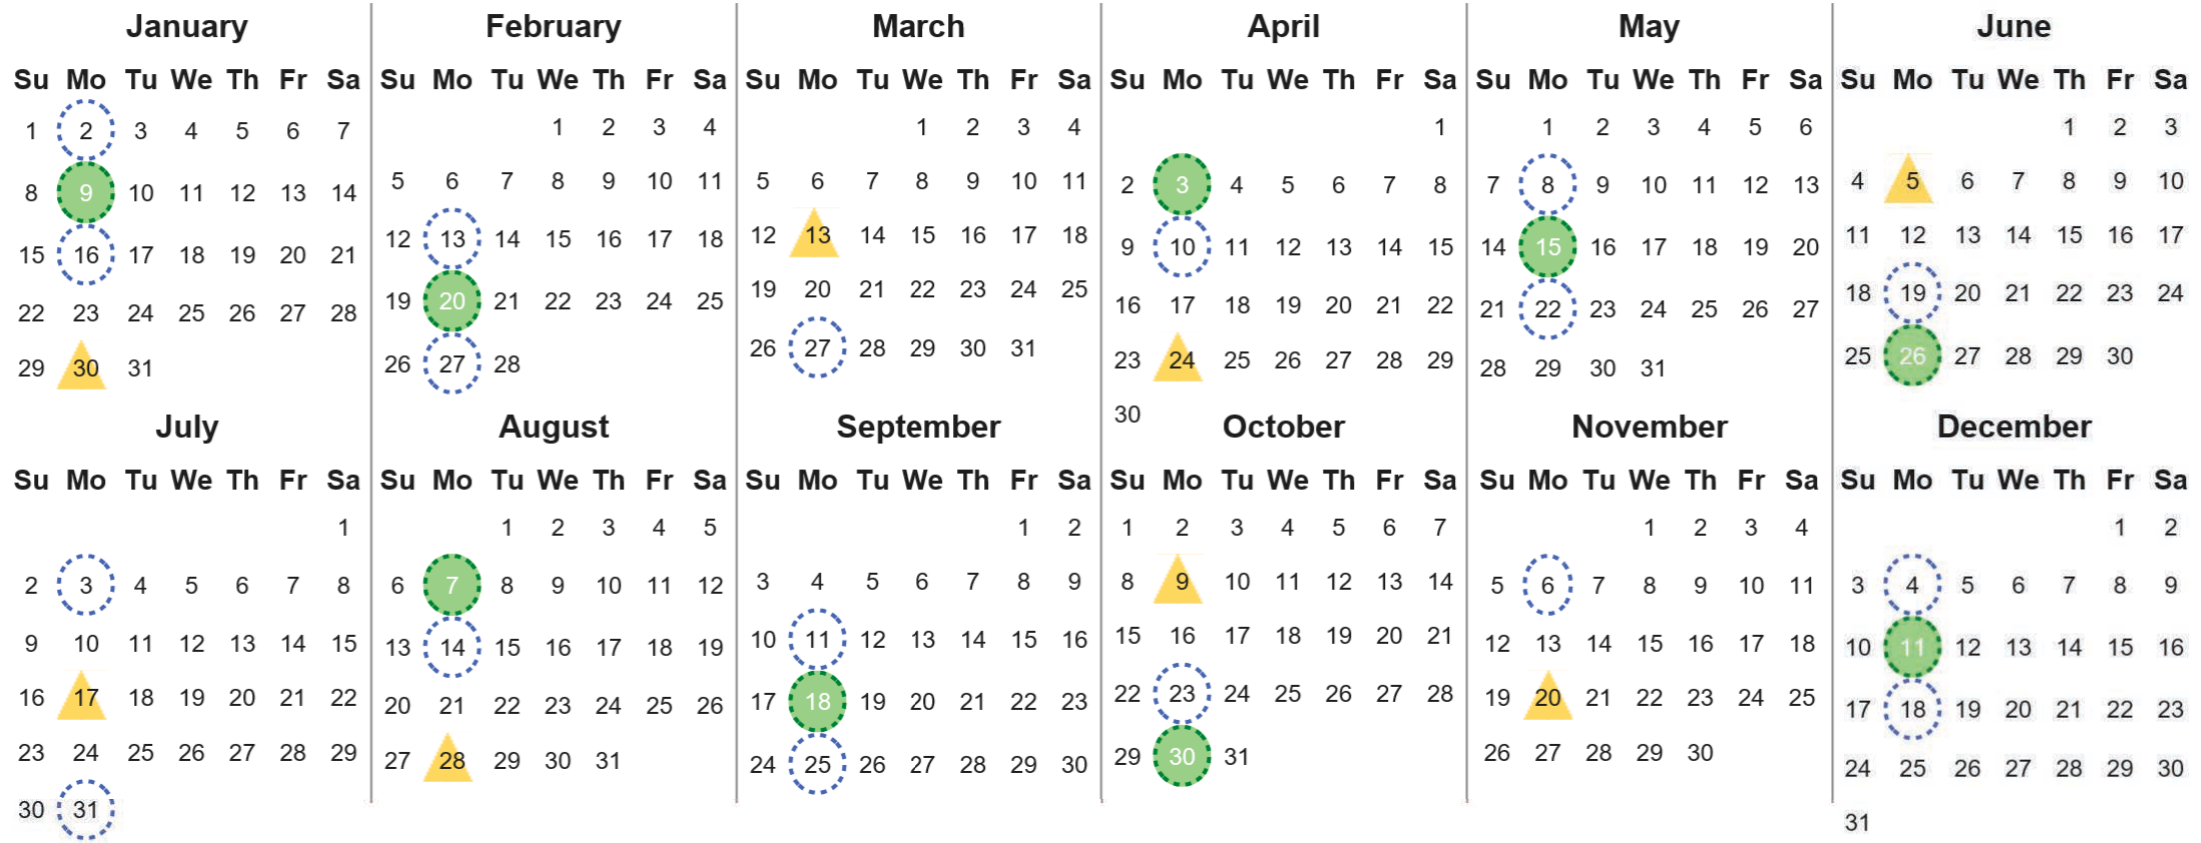

Your waste and recycling collection dates for **2023**.

Non-recyclable Bin
Only for items that cannot be recycled

Recycling Bin
Paper, card & cardboard • Plastic bottles, pots, tubs & trays • Tins, cans & empty aerosols • Cartons

Please place your bins out for collection **by 6.00am on your collection day.**

Festive Collections
Check local press or website for details