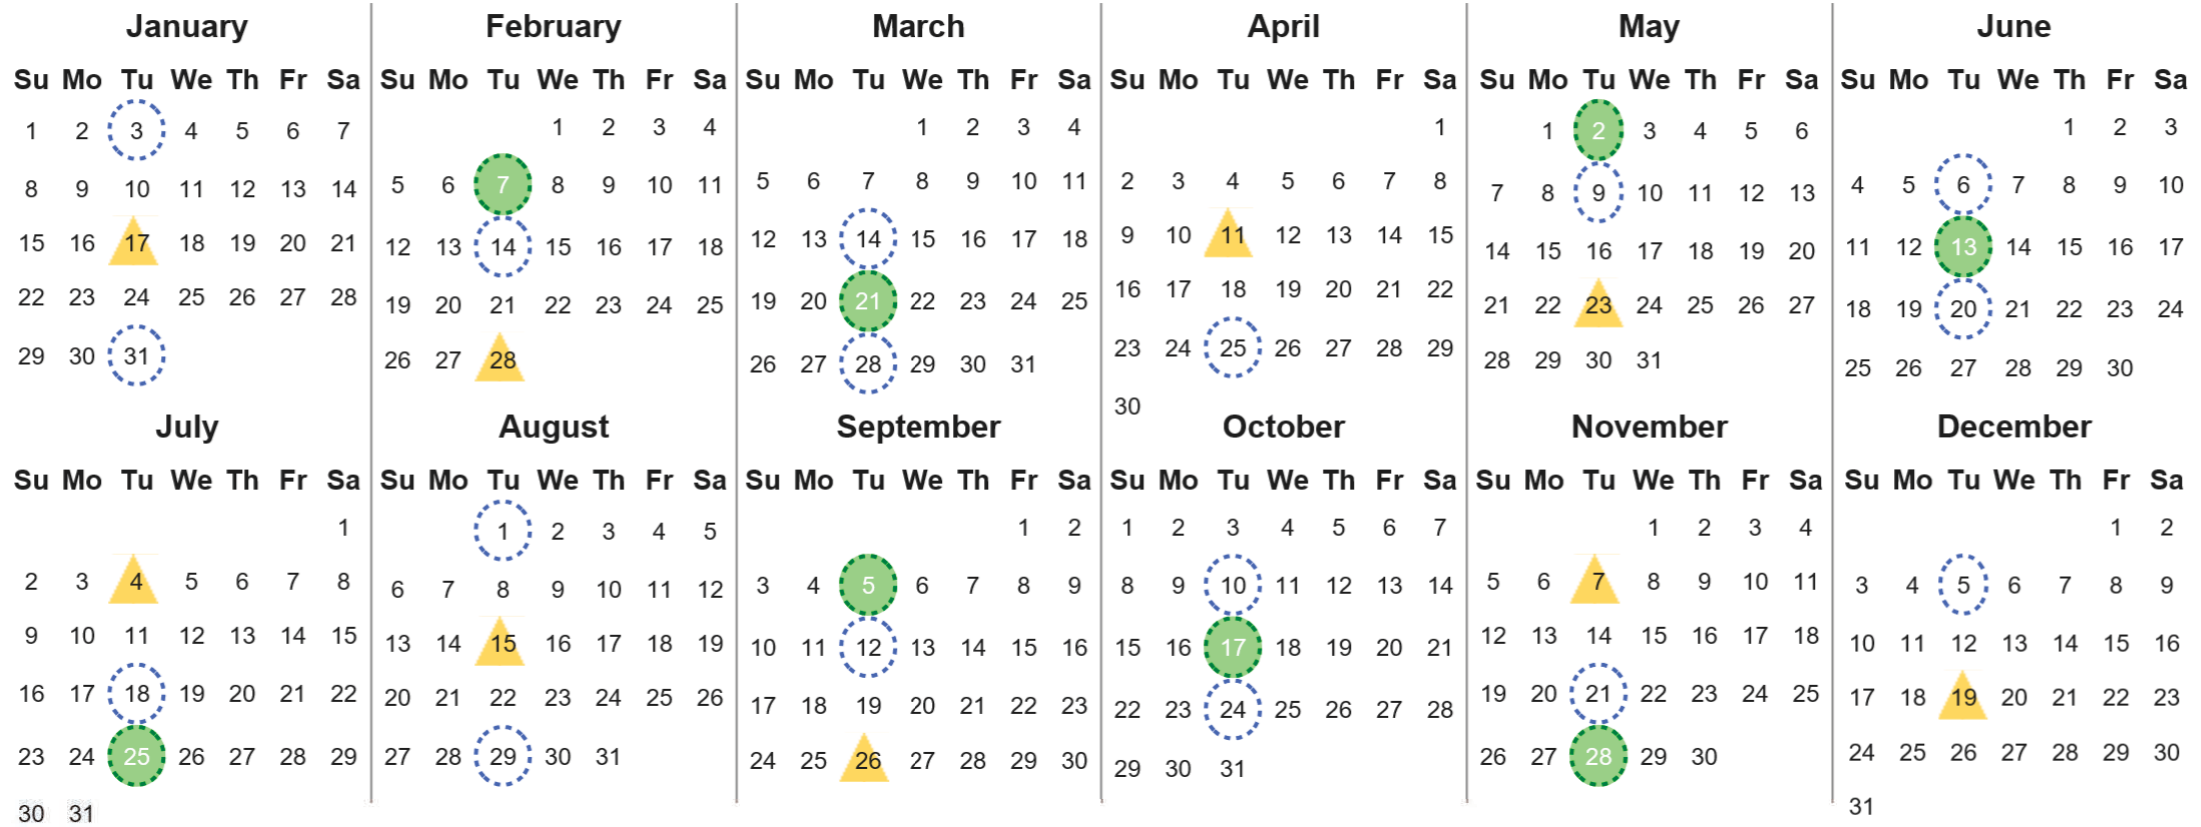

Your waste and recycling collection dates for **2023**.

**Non-recyclable Bin**  
Only for items that cannot be recycled

**Recycling Bin**  
Paper, card & cardboard

Please place your bins out for collection **by 7.00am** on your collection day.